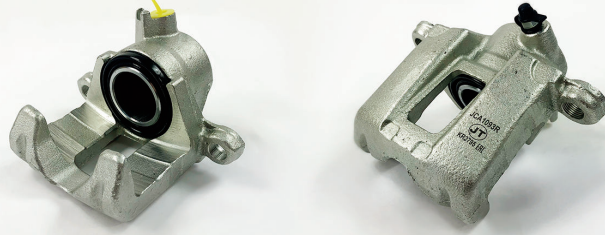

New to Range Calipers November 2019

JCA1093L

POS
R

JCA1093R

POS
R

INFORMATION		LINKED PARTS				APPLICATIONS			
Product Type	Floating Caliper	JCP1021 TOY196				LEXUS: GX 01- TOYOTA: Land Cruiser 11-, Land Cruiser Prado 02-			
Brake System	Sumitomo								
Piston Diameter	48mm								
Leading/Trailing	Trailing								
AMK	APEC	BRAKE ENGINEERING	DRI	AMK	APEC	BRAKE ENGINEERING	DRI		
TCA4343	LCA615	CA3165	4154810	TCA4344	RCA615	CA3165R	4254810		
REMY	ROLLING COMPONENTS	SHAFTEC	TRW	REMY	ROLLING COMPONENTS	SHAFTEC	TRW		
DC73540	VSBC401L	BC2449	BHV928E	DC73541	VSBC401R	BC2449R	BHV929E		
OEM	4775034030, 477503403084				OEM	4773034030, 477303403084			