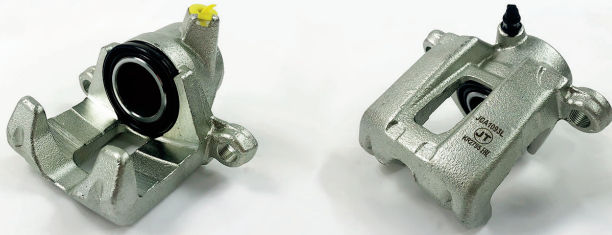

New to Range Calipers November 2019

JCA1093L

POS
R

JCA1093R

POS
R

INFORMATION		LINKED PARTS				APPLICATIONS			
Product Type	Floating Caliper	JCP1021 TOY196				LEXUS: GX 01- TOYOTA: Land Cruiser 11-, Land Cruiser Prado 02-			
Brake System	Sumitomo								
Piston Diameter	48mm								
Leading/Trailing	Trailing								
AMK	APEC	BRAKE ENGINEERING	DRI	AMK	APEC	BRAKE ENGINEERING	DRI		
TCA4343	LCA615	CA3165	4154810	TCA4344	RCA615	CA3165R	4254810		
REMY	ROLLING COMPONENTS	SHAFTEC	TRW	REMY	ROLLING COMPONENTS	SHAFTEC	TRW		
DC73540	VSBC401L	BC2449	BHV928E	DC73541	VSBC401R	BC2449R	BHV929E		
OEM	4775034030, 477503403084				OEM	4773034030, 477303403084			