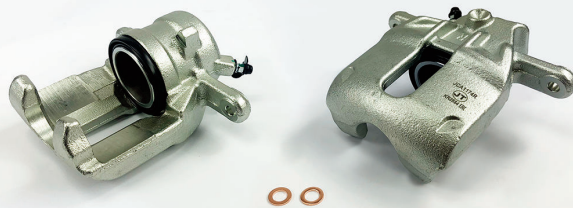

APPLICATIONS

Product Type	Handbrake Caliper	JCP1766 FOR168 MAZ125 MAZ127	FORD: Focus 11- MAZDA: 3 03-14
Brake System	ATE		
Piston Diameter	38mm		
Leading/Trailing	Trailing		

AMK	APEC	BRAKE ENGINEERING	DRI	AMK	APEC	BRAKE ENGINEERING	DRI
TCA6011	LCA749	CA3158	4124620	TCA6012	RCA749	CA3158R	4224620
REMY	ROLLING COMPONENTS	SHAFTEC	TRW	REMY	ROLLING COMPONENTS	SHAFTEC	TRW
DC74414	VSBC398L	BC10962	BHN1170E	DC74415	VSBC398R	BC20962	BHN1171E
OEM	1730929, 1760071, 1761268, 1761756, 8M512M089BB, 8M512M089BC, 8M512M089CA, 8M512M089CB, BPYK2671XC			OEM	1730926, 1760070, 1761267, 1761755, 8M512M088BB, 8M512M088BC, 8M512M088CA, 8M512M088CB, BPYK2661XC		

JCA1174L

POS
F

JCA1174R

POS
F

INFORMATION

LINKED PARTS

APPLICATIONS

Product Type	Floating Caliper	JCP845 JCP1617	MER319 NIS115 REN129 REN303	LADA: Largus Box 12-, Largus Estate 12- RENAULT: Captur 13-, Clio 98-, Kangoo 08-, Kangoo Be Bop 09-, Kangoo Express 08-, Kaptur 16-, Logan 07-, Logan Express 07-, Modus/Grand Modus 04-, Zoe 12-,
Brake System	TRW			
Piston Diameter	54mm			
Leading/Trailing	Leading			