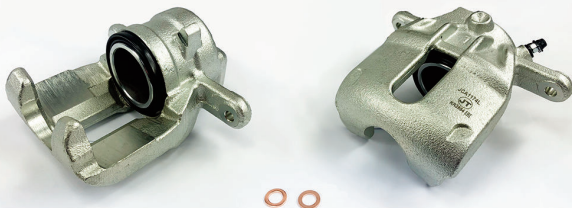

New to Range Calipers April 2020

www.juratek.com

JCA1169L

POS
R

JCA1169R

POS
R

INFORMATION

LINKED PARTS

APPLICATIONS

Product Type	Handbrake Caliper	JCP1766 FOR168 MAZ125 MAZ127	FORD: Focus 11- MAZDA: 3 03-14
Brake System	ATE		
Piston Diameter	38mm		
Leading/Trailing	Trailing		

AMK	APEC	BRAKE ENGINEERING	DRI	AMK	APEC	BRAKE ENGINEERING	DRI
TCA6011	LCA749	CA3158	4124620	TCA6012	RCA749	CA3158R	4224620
REMY	ROLLING COMPONENTS	SHAFTEC	TRW	REMY	ROLLING COMPONENTS	SHAFTEC	TRW
DC74414	VSBC398L	BC10962	BHN1170E	DC74415	VSBC398R	BC20962	BHN1171E
OEM	1730929, 1760071, 1761268, 1761756, 8M512M089BB, 8M512M089BC, 8M512M089CA, 8M512M089CB, BPYK2671XC			OEM	1730926, 1760070, 1761267, 1761755, 8M512M088BB, 8M512M088BC, 8M512M088CA, 8M512M088CB, BPYK2661XC		

JCA1174L

POS
F

JCA1174R

POS
F

INFORMATION

LINKED PARTS

APPLICATIONS

Product Type	Floating Caliper	JCP845 JCP1617	MER319 NIS115 REN129 REN303	LADA: Largus Box 12-, Largus Estate 12- RENAULT: Captur 13-, Clio 98-, Kangoo 08-, Kangoo Be Bop 09-, Kangoo Express 08-, Kaptur 16-, Logan 07-, Logan Express 07-, Modus/Grand Modus 04-, Zoe 12-,
Brake System	TRW			
Piston Diameter	54mm			
Leading/Trailing	Leading			