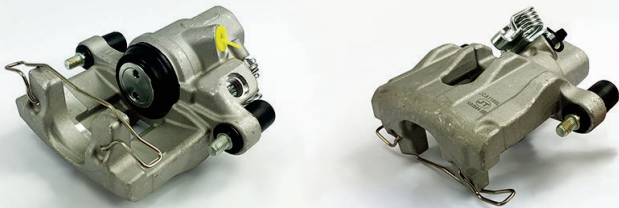

New to Range Calipers April 2020

www.juratek.com

JCA1169L

POS
R

JCA1169R

POS
R

INFORMATION

LINKED PARTS

APPLICATIONS

Product Type	Handbrake Caliper	JCP1766 FOR168 MAZ125 MAZ127	FORD: Focus 11- MAZDA: 3 03-14
Brake System	ATE		
Piston Diameter	38mm		
Leading/Trailing	Trailing		

AMK	APEC	BRAKE ENGINEERING	DRI	AMK	APEC	BRAKE ENGINEERING	DRI
TCA6011	LCA749	CA3158	4124620	TCA6012	RCA749	CA3158R	4224620
REMY	ROLLING COMPONENTS	SHAFTEC	TRW	REMY	ROLLING COMPONENTS	SHAFTEC	TRW
DC74414	VSBC398L	BC10962	BHN1170E	DC74415	VSBC398R	BC20962	BHN1171E
OEM	1730929, 1760071, 1761268, 1761756, 8M512M089BB, 8M512M089BC, 8M512M089CA, 8M512M089CB, BPYK2671XC			OEM	1730926, 1760070, 1761267, 1761755, 8M512M088BB, 8M512M088BC, 8M512M088CA, 8M512M088CB, BPYK2661XC		

JCA1174L

POS
F

JCA1174R

POS
F

INFORMATION

LINKED PARTS

APPLICATIONS

Product Type	Floating Caliper	JCP845 JCP1617	MER319 NIS115 REN129 REN303	LADA: Largus Box 12-, Largus Estate 12- RENAULT: Captur 13-, Clio 98-, Kangoo 08-, Kangoo Be Bop 09-, Kangoo Express 08-, Kaptur 16-, Logan 07-, Logan Express 07-, Modus/Grand Modus 04-, Zoe 12-,
Brake System	TRW			
Piston Diameter	54mm			
Leading/Trailing	Leading			