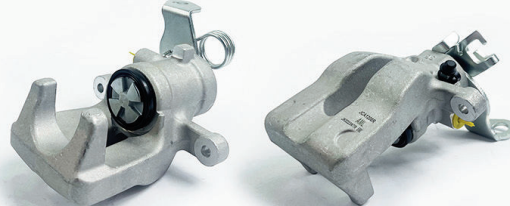

New to Range Calipers July 2023

JCA1208L

POS
R

JCA1208R

POS
R

INFORMATION

LINKED PARTS

APPLICATIONS

Product Type	Handbrake Caliper	FIA113 VAU160 JCP8070 JBS1047 JBS1080	OPEL: Adam 12-19, Corsa 14- VAUXHALL: Adam 12-19, Corsa 14-, Corsavan 14-
Brake System	TRW		
Piston Diameter	36mm		
Leading/Trailing	Trailing		

POS
F

INFORMATION

LINKED PARTS

APPLICATIONS

Product Type	Floating Caliper	REN305 JCP8106	FIAT: Talento 16- NISSAN: NV300 16- OPEL: Vivaro 14-19 RENAULT: Traffic 14- VAUXHALL: Vivaro 14-
Brake System	TRW		
Piston Diameter	60mm		
Leading/Trailing	Leading		