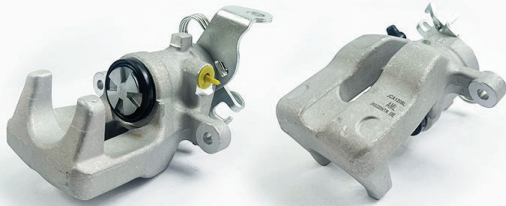

New to Range Calipers July 2023

JCA1208L

POS
R

JCA1208R

POS
R

INFORMATION

LINKED PARTS

APPLICATIONS

Product Type	Handbrake Caliper	FIA113 VAU160 JCP8070 JBS1047 JBS1080	OPEL: Adam 12-19, Corsa 14- VAUXHALL: Adam 12-19, Corsa 14-, Corsavan 14-
Brake System	TRW		
Piston Diameter	36mm		
Leading/Trailing	Trailing		

AMK	APEC	BRAKE ENGINEERING	DRI	AMK	APEC	BRAKE ENGINEERING	DRI
TCA6605	LCA931	CA3374	4174520	TCA6606	RCA931	CA3374R	4274520
REMY	ROLLING COMPONENTS	SHAFTEC	TRW	REMY	ROLLING COMPONENTS	SHAFTEC	TRW
DC79554	VSBC432L	BC11465	BHZ965E	DC79555	VSBC432R	BC21465	BHZ964E

POS
F

INFORMATION

LINKED PARTS

APPLICATIONS

Product Type	Floating Caliper	REN305 JCP8106	FIAT: Talento 16- NISSAN: NV300 16- OPEL: Vivaro 14-19 RENAULT: Traffic 14- VAUXHALL: Vivaro 14-
Brake System	TRW		
Piston Diameter	60mm		
Leading/Trailing	Leading		