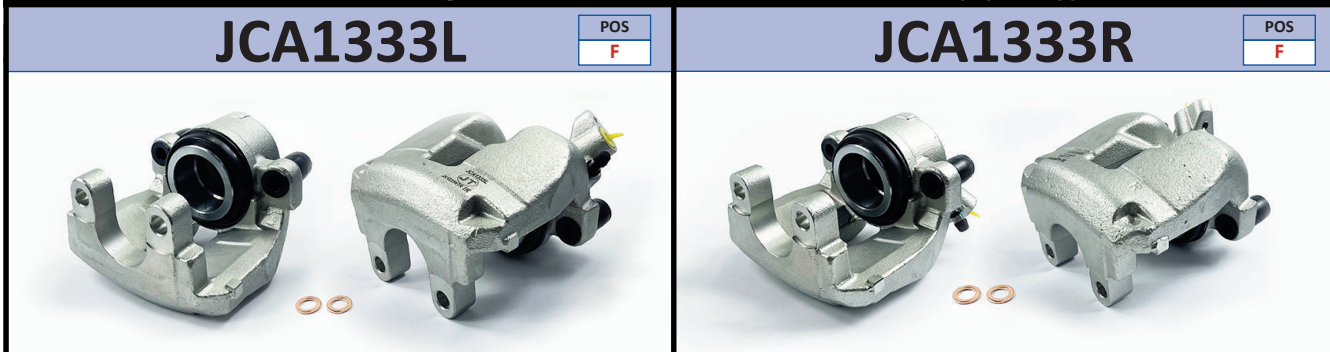

# New to Range Calipers September 2024

Please note, part numbers with images are recommended for customers stock. Part numbers without images are available from Juratek stock but for less popular applications.

INFORMATION				LINKED PARTS				APPLICATIONS			
<b>Product Type</b>		Floating Caliper		PEU120 JCP8098 JCP8187				<b>CITROËN:</b> C4 Grand Picasso 13-, C4 Picasso 13-, C4 Spacetourer 13-, Grand C4 Spacetourer 18-, 308 13-21, 308 SW 14-21			
<b>Brake System</b>		ATE									
<b>Piston Diameter</b>		60mm									
<b>Leading/Trailing</b>		Leading									
<b>AMK</b>	<b>APEC</b>	<b>BRAKE ENGINEERING</b>	<b>DRI</b>	<b>AMK</b>	<b>APEC</b>	<b>BRAKE ENGINEERING</b>	<b>DRI</b>	<b>AMK</b>	<b>APEC</b>	<b>BRAKE ENGINEERING</b>	<b>DRI</b>
TCA6463	LCA1418	CA3331	3163120	TCA6464	RCA1418	CA3331R	3263120				
<b>REMY</b>	<b>ROLLING COMPONENTS</b>	<b>SHAFTEC</b>	<b>TRW</b>	<b>REMY</b>	<b>ROLLING COMPONENTS</b>	<b>SHAFTEC</b>	<b>TRW</b>				
-	VSBC433L	BC11468	BHS1522E	DC84899	VSBC433R	BC21468	BHS1523E				
<b>OEM</b>	1609897480, 1651758780			<b>OEM</b>	1609897580, 1651758880						

INFORMATION				LINKED PARTS				APPLICATIONS			
<b>Product Type</b>		Floating Caliper		BMW109 JCP8013 JBS1010 JCW310				<b>BMW:</b> 1 Series 11-19, 2 Series 12-21, 3 Series 11-19, 3 Series GT 12-, 4 Series 13-21			
<b>Brake System</b>		Bosch									
<b>Piston Diameter</b>		42mm									
<b>Leading/Trailing</b>		Leading									
<b>AMK</b>	<b>APEC</b>	<b>BRAKE ENGINEERING</b>	<b>DRI</b>	<b>AMK</b>	<b>APEC</b>	<b>BRAKE ENGINEERING</b>	<b>DRI</b>	<b>AMK</b>	<b>APEC</b>	<b>BRAKE ENGINEERING</b>	<b>DRI</b>
-	LCA720	CA3348	4129220	-	RCA720	CA3348R	4229220				
<b>REMY</b>	<b>ROLLING COMPONENTS</b>	<b>SHAFTEC</b>	<b>TRW</b>	<b>REMY</b>	<b>ROLLING COMPONENTS</b>	<b>SHAFTEC</b>	<b>TRW</b>				
DC74934	VSBC725L	BC10046	BHS1547E	DC74935	VSBC725R	BC20046	BHS1548E				
<b>OEM</b>	34216850857			<b>OEM</b>	34216850858						