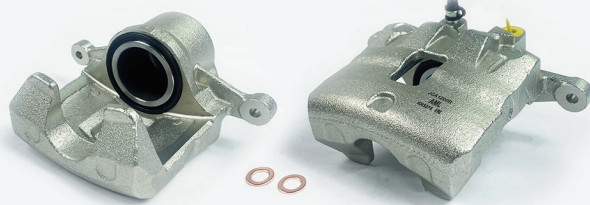

New to Range Calipers September 2022

JCA1200L

POS
F

JCA1200R

POS
F

INFORMATION				LINKED PARTS				APPLICATIONS			
Product Type	Floating Caliper			VAU156 VAU179 JCP055				CHEVROLET: Camaro 09-15, Malibu 12- OPEL: Astra 09-15, Astra GTC 11-, Cascada 13-19, Insignia 08-17, Zafira 11- SAAB: 9-5 10-12 VAUXHALL: Astra 12-15, Astra GTC 11-15, Cascada 13-, Insignia 08-17, Zafira 11-18			
Brake System	Mando										
Piston Diameter	60mm										
Leading/Trailing	Leading										
AMK	APEC	BRAKE ENGINEERING	DRI	AMK	APEC	BRAKE ENGINEERING	DRI	AMK	APEC	BRAKE ENGINEERING	DRI
TCA5957	LCA632	CA3067	3111820	TCA5958	RCA632	CA3067R	3211820				
REMY	ROLLING COMPONENTS	SHAFTEC	TRW	REMY	ROLLING COMPONENTS	SHAFTEC	TRW				
DC84368	VSBC733L	BC7043	-	DC84369	VSBC733R	BC7043R	-				
OEM	13279640, 13578804, 542146, 542159, 95522635						OEM	13279641, 13578803, 542149, 542157, 95522633			