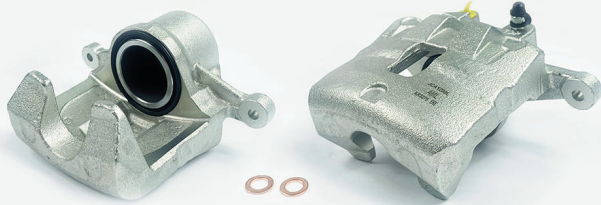

New to Range Calipers September 2022

JCA1200L

POS
F

JCA1200R

POS
F

INFORMATION				LINKED PARTS				APPLICATIONS			
Product Type	Floating Caliper			VAU156 VAU179 JCP055				CHEVROLET: Camaro 09-15, Malibu 12- OPEL: Astra 09-15, Astra GTC 11-, Cascada 13-19, Insignia 08-17, Zafira 11- SAAB: 9-5 10-12 VAUXHALL: Astra 12-15, Astra GTC 11-15, Cascada 13-, Insignia 08-17, Zafira 11-18			
Brake System	Mando										
Piston Diameter	60mm										
Leading/Trailing	Leading										
AMK	APEC	BRAKE ENGINEERING	DRI	AMK	APEC	BRAKE ENGINEERING	DRI	AMK	APEC	BRAKE ENGINEERING	DRI
TCA5957	LCA632	CA3067	3111820	TCA5958	RCA632	CA3067R	3211820				
REMY	ROLLING COMPONENTS	SHAFTEC	TRW	REMY	ROLLING COMPONENTS	SHAFTEC	TRW				
DC84368	VSBC733L	BC7043	-	DC84369	VSBC733R	BC7043R	-				
OEM	13279640, 13578804, 542146, 542159, 95522635						OEM	13279641, 13578803, 542149, 542157, 95522633			