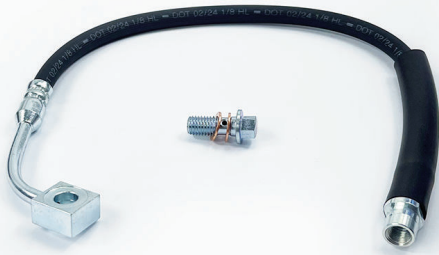

JBH1259L

POS
R

JBH1259R

POS
R

INFORMATION		APPLICATIONS	
Length	423mm	CHEVROLET: Trax 12- OPEL: Mokka 12- VAUXHALL: Mokka 12-	
Thread Meas. 1	10x1mm		
Thread Meas. 2	10x1.5mm		
APEC	BORG & BECK	BRAKE ENGINEERING	DELPHI
HOS4168	BBH8375	BH778781	LH7384
LPR	MOTAQUIP	NAPA	TRW
6T49554	LVBH1691	-	PHD2036
OEM	562515, 562538, 95083148, 95353307		

INFORMATION		APPLICATIONS	
Length	423mm	CHEVROLET: Trax 12- OPEL: Mokka 12- VAUXHALL: Mokka 12-	
Thread Meas. 1	10x1mm		
Thread Meas. 2	10x1.5mm		
APEC	BORG & BECK	BRAKE ENGINEERING	DELPHI
HOS4181	BBH8376	BH778782	LH7385
LPR	MOTAQUIP	NAPA	TRW
-	LVBH1690	-	PHD2041
OEM	562516, 562539, 95083149, 95353308		

JBH1467

POS
R

APPLICATIONS

FIAT: Talento 16-
OPEL: Vivaro 01-19
VAUXHALL: Vivaro 01-

APEC	BORG & BECK	BRAKE ENGINEERING	DELPHI
HOS4346	BBH7135	-	-
LPR	MOTAQUIP	NAPA	TRW
-	-	NBH1141	PHA536
OEM	4409165, 4418563, 6000618380, 91166507, 93859762		