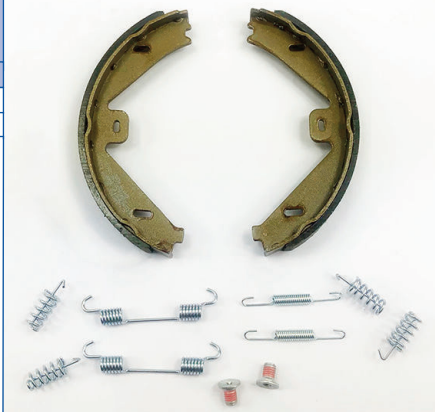

## JBS1130

Diameter	Width
180mm	25mm
Application	Pos R

**MERCEDES-BENZ:**  
 C-Class 11-  
 CLS 11-17  
 E-Class 09-16  
 GLK-Class 08-15

## JBS1178

Diameter	Width
202.6mm	38.3mm
Application	Pos R

**FORD:**  
 Fiesta 17-

APEC	Blueprint	Borg & Beck	Delphi	Ferodo	Mintex	QH	TRW
SHU734	ADBP410055	BBS6417	LS2036	FSB4026	MFR624	-	GS8755
OEM	0054203620, A0054203620						