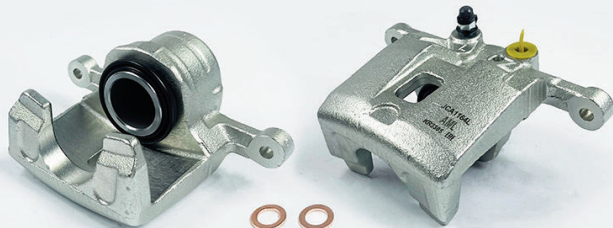

JCA1164L

POS
R