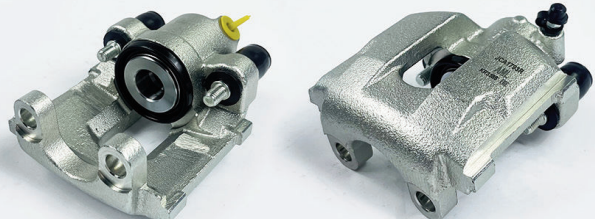

APPLICATIONS

Product Type	Floating Caliper	KIA110 JCP8088	KIA: Picanto 11-17
Brake System	Mobis		
Piston Diameter	51mm		
Leading/Trailing	Leading		
AMK	APEC	BRAKE ENGINEERING	DRI
-	LCA907	CA3291	3150120
REMY	ROLLING COMPONENTS	SHAFTEC	TRW
DC84786	VSBC698L	BC10062 SBC1164L	BHX662E
OEM	581101Y300, 581101Y350, 581101Y400, 581101Y450, 581801YA00, 581801YA15, 581801YA30, 581801YA35, 581801YA40, 581801YA45		

JCA1793L

POS
R

JCA1793R

POS
R

INFORMATION

LINKED PARTS

APPLICATIONS

Product Type	Floating Caliper	BMW115 JCP1301 JBS1010 JCW187	BMW: 3 Series 97-07, Z4 02-09 MG: MG ZT 01-05, MG ZT-T 01-05 ROVER: 75 99-05
Brake System	ATE		
Piston Diameter	40mm		
Leading/Trailing	Trailing		
AMK	APEC	BRAKE ENGINEERING	DRI
-	LCA238 LCA238N	CA2070	-
REMY	ROLLING COMPONENTS	SHAFTEC	TRW
-	VSBC299L	BC8030 SBC1162L	BHN627E
OEM	34211165033, 34216758135, SOB000050		