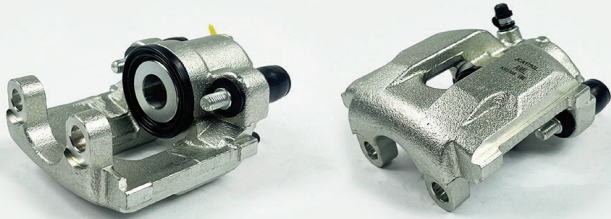

JCA1793L

POS
R