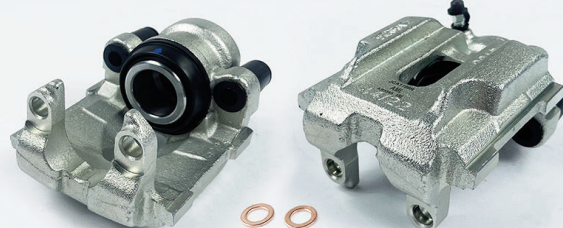

LINKED PARTS

APPLICATIONS

Product Type	Floating Caliper	BMW195 BMW199 JCP4052 JCW230	BMW: X4 15-18, X5 06-18, X6 07-19
Brake System	ATE		
Piston Diameter	60mm		
Leading/Trailing	Trailing		

AMK	APEC	BRAKE ENGINEERING	DRI	AMK	APEC	BRAKE ENGINEERING	DRI
TCA4203	LCA564	CA2761	3112220	TCA4204	RCA564	CA2761R	3212220
REMY	ROLLING COMPONENTS	SHAFTEC	TRW	REMY	ROLLING COMPONENTS	SHAFTEC	TRW
DC84104	VSBC356L	BC2184 SBC1071L	BHS1062E	DC84105	VSBC356R	BC2184R SBC1071R	BHS1063E
OEM	34116776783			OEM	34116776784		

JCA1166L

POS
R

JCA1166R

POS
R

INFORMATION

LINKED PARTS

APPLICATIONS

Product Type	Floating Caliper	BMW118 JCP1808 JBS1024 JCW194	BMW: 3 Series 04-13, X1 09-11
Brake System	ATE		
Piston Diameter	44mm		
Leading/Trailing	Leading		