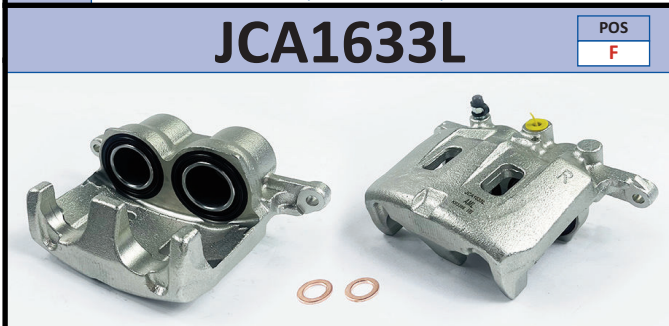

www.juratek.com

New to Range Calipers January 2023

POS
R

POS
R

INFORMATION				LINKED PARTS				APPLICATIONS							
Product Type		Floating Caliper		HYU116 JCP1956 JBS1124				HYUNDAI: ix35 09-, Sonata 09-15 KIA: Sportage 10-							
Brake System		Mobis													
Piston Diameter		34mm													
Leading/Trailing		Trailing													
AMK	APEC	BRAKE ENGINEERING	DRI	AMK	APEC	BRAKE ENGINEERING	DRI	AMK	APEC	BRAKE ENGINEERING	DRI				
-	LCA765 LCA765N	CA3224	4145220	-	RCA765 RCA765N	CA3224R	4245220	-	RCA765 RCA765N	CA3224R	4245220				
REMY	ROLLING COMPONENTS		SHAFTEC	TRW	REMY	ROLLING COMPONENTS		SHAFTEC	TRW	REMY	ROLLING COMPONENTS				
DC74492	-		BC11480 SBC1135L	BHQ330E	DC74493	-		BC21480 SBC1135R	BHQ331E	DC74493	-				
OEM	58210 2S300, 58210 2S350, 582102S100, 58210-2S700, 582102Y500, 58210-2Y500, 582102Y700, 58210-3S200, 58310 2SA30, 583102SA00, 583102SA35, 58310-2SA70, 583102YA70, 58310-3SA20							OEM	58230 2S300, 58230 2S350, 582302S100, 58230-2S700, 58230-2Y500, 582302Y700, 58230-3S200, 58311 2SA30, 583112SA00, 583112SA35, 58311-2SA70, 583112YA70, 58311-3SA20						