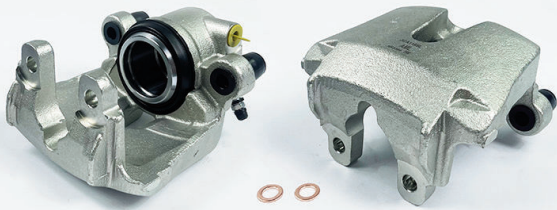

New to Range Calipers January 2023

JCA1165L

POS
F