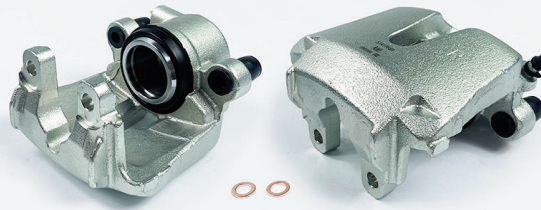

582302P700, 582302W700, 583112BA20,
583112PA70, 583112WA00, 58311-2WA70

www.juratek.com

New to Range Calipers January 2023

JCA1165L

POS
F

JCA1165R

POS
F

INFORMATION

LINKED PARTS

APPLICATIONS

Product Type	Floating Caliper	BMW195 BMW199 JCP4052 JCW230	BMW: X4 15-18, X5 06-18, X6 07-19
Brake System	ATE		
Piston Diameter	60mm		
Leading/Trailing	Trailing		

AMK	APEC	BRAKE ENGINEERING	DRI	AMK	APEC	BRAKE ENGINEERING	DRI
TCA4203	LCA564	CA2761	3112220	TCA4204	RCA564	CA2761R	3212220
REMY	ROLLING COMPONENTS	SHAFTEC	TRW	REMY	ROLLING COMPONENTS	SHAFTEC	TRW
DC84104	VSBC356L	BC2184 SBC1071L	BHS1062E	DC84105	VSBC356R	BC2184R SBC1071R	BHS1063E
OEM	34116776783			OEM	34116776784		