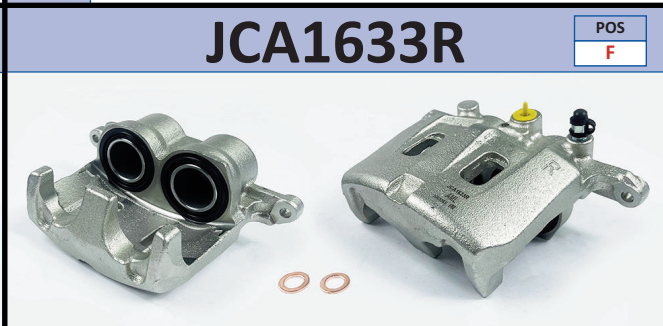

POS
F

INFORMATION				LINKED PARTS				APPLICATIONS							
Product Type		Floating Caliper		ISU109 ISU110 JCP012				ISUZU: D-Max II 12-, KB 10-, Rodeo/D-Max I 02-12							
Brake System		Akebono													
Piston Diameter		45mm													
Leading/Trailing		Trailing													
AMK	APEC	BRAKE ENGINEERING	DRI	AMK	APEC	BRAKE ENGINEERING	DRI	AMK	APEC	BRAKE ENGINEERING	DRI				
-	LCA926	CA3040 CA3433	3169120	-	RCA926	CA3040R CA3433R	3269120	-	RCA926	CA3040R CA3433R	3269120				
REMY	ROLLING COMPONENTS		SHAFTEC	TRW	REMY	ROLLING COMPONENTS		SHAFTEC	TRW	REMY	ROLLING COMPONENTS				
DC89492	VSBC370L		BC7060 SBC1020L	-	DC89493	VSBC370R		BC7060R SBC1020R	-	DC89493	VSBC370R				
OEM	8980779970, 98077997							OEM	8980779960, 98077996