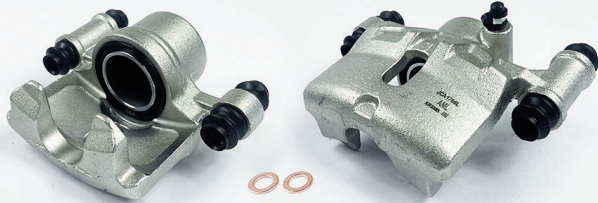

POS
F

POS
F

INFORMATION				LINKED PARTS				APPLICATIONS							
Product Type		Floating Caliper		FOR110 JCP1444				FORD: Tourneo Connect 02-13, Transit Connect 02-13							
Brake System		ATE													
Piston Diameter		54mm													
Leading/Trailing		Leading													
AMK	APEC	BRAKE ENGINEERING	DRI	AMK	APEC	BRAKE ENGINEERING	DRI	AMK	APEC	BRAKE ENGINEERING	DRI				
-	LCA579	CA2396	3156710	-	RCA579	CA2396R	3256710	-	RCA579	CA2396R	3256710				
REMY	ROLLING COMPONENTS		SHAFTEC	TRW	REMY	ROLLING COMPONENTS		SHAFTEC	TRW	REMY	ROLLING COMPONENTS				
DC83516	VSBC314L		BC8714	BHW1001E	DC83517	VSBC314R		BC8714R	BHW1002E	DC83517	VSBC314R				
OEM	4387360, 4420375, 4427736, 5039057, 7T162B302AA							OEM	4387357, 4420374, 4427735, 5039027, 7T162B294AA						

www.juratek.com

New to Range Calipers January 2023

JCA1766L

POS
F

JCA1766R

POS
F

INFORMATION

LINKED PARTS