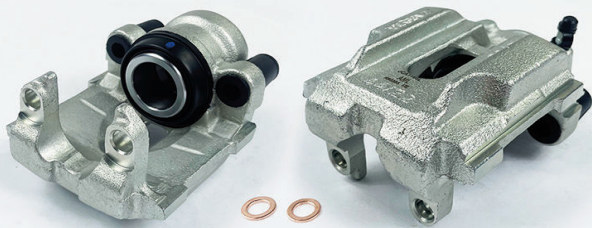

LINKED PARTS

APPLICATIONS

Product Type	Floating Caliper	BMW195 BMW199 JCP4052 JCW230	BMW: X4 15-18, X5 06-18, X6 07-19
Brake System	ATE		
Piston Diameter	60mm		
Leading/Trailing	Trailing		

AMK	APEC	BRAKE ENGINEERING	DRI	AMK	APEC	BRAKE ENGINEERING	DRI
TCA4203	LCA564	CA2761	3112220	TCA4204	RCA564	CA2761R	3212220
REMY	ROLLING COMPONENTS	SHAFTEC	TRW	REMY	ROLLING COMPONENTS	SHAFTEC	TRW
DC84104	VSBC356L	BC2184 SBC1071L	BHS1062E	DC84105	VSBC356R	BC2184R SBC1071R	BHS1063E
OEM	34116776783			OEM	34116776784		

JCA1166L

POS
R

JCA1166R

POS
R

INFORMATION

LINKED PARTS

APPLICATIONS

Product Type	Floating Caliper	BMW118 JCP1808 JBS1024 JCW194	BMW: 3 Series 04-13, X1 09-11
Brake System	ATE		
Piston Diameter	44mm		
Leading/Trailing	Leading		