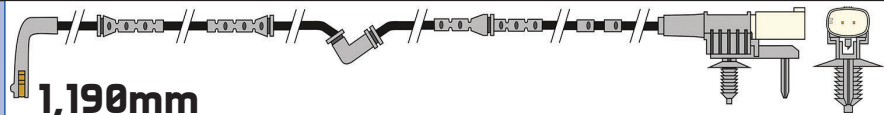

JCP8578
 Width 148.4 Height 54.6 Thickness 19.1
 Application Pos R

MERCEDES-BENZ:
 Sprinter (3 Tonne) 18-
 Sprinter (4 Tonne) 18-

APEC	Blueprint	Borg & Beck	Comline	Delphi	Mintex	QH	TRW
				LP3549	MDB4191		
OEM	9104203600, 9104203700, 9104235600, A9104203600, A9104203700, A9104235600						

New to Range Wear Indicator Leads September 2020

JCW324

Application	Pos	R	BMW: X5 08-18, X6 07-19
Apec WIR5256 WIR5317	Mintex MWI0480 MWI0557	OEM	34356792571, 34356854168

JCW345

Application	Pos	F	LAND ROVER: Discovery Sport 14-, Range Rover Evoque 11-
Apec WIR5319	Mintex MWI0575	OEM	LR061365, LR118035, LR121267