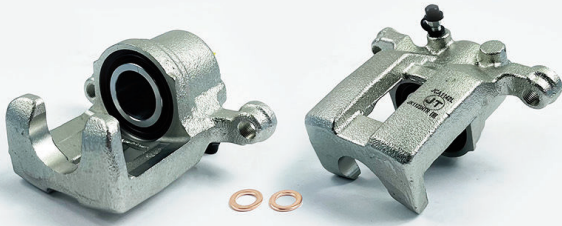

New to Range Calipers May 2024

Please note, part numbers with images are recommended for customers stock. Part numbers without images are available from Juratek stock but for less popular applications.

JCA1142L

POS
R

JCA1142R

POS
R

INFORMATION

LINKED PARTS

APPLICATIONS

Product Type	Floating Caliper		NIS122 JCP1693 JBS1137				NISSAN: Qashqai/Qashqai +2 06-14 RENAULT: Koleos 13-	
Brake System	Akebono							
Piston Diameter	43mm							
Leading/Trailing	Trailing							
AMK	APEC	BRAKE ENGINEERING	DRI	AMK	APEC	BRAKE ENGINEERING	DRI	
TC4189	LCA711	CA3200	4128920	TCA4190	RCA711	CA3200R	4228920	
REMY	ROLLING COMPONENTS	SHAFTEC	TRW	REMY	ROLLING COMPONENTS	SHAFTEC	TRW	
DC74536	VSBC853L	BC10993	BHT345E	DC74537	VSBC853R	BC20993	BHT346E	
OEM	44011JY00A			OEM	44001JY00A			