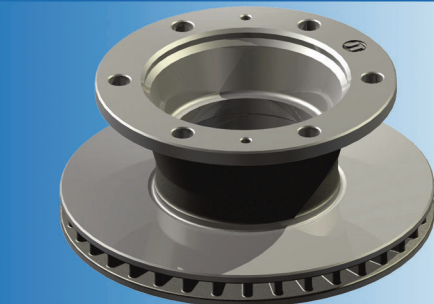

## DAF11C

To fit:

**DAF** CF65, CF75, CF85, series, LF55, XF95 series, XF105 series  
**FODEN** Alpha,  
**VAN HOOL** T9

OEM ref: 1387439, 1640561, 1726138, 1812582

Fitting kit included

£00.00

## FO1100

Also available with ABS ring FO1118

To fit:

**BEULAS** Midistar  
**IVECO** Cargoplus, Eurocargot Eurofire

OEM ref: 1907528, 1907529, 1907725, 1908577,  
2996010, 7173036

Available with wheel studs fitted: