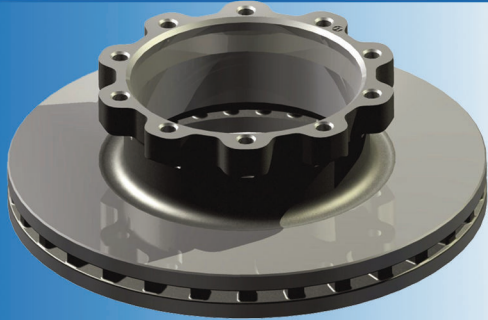

## VOL108

Also available as a vented disc VOL110

To fit:

**CAETANO** Enigma, Porto, OPTARE Esteem, Olympus  
**PLAXTON** Centro, Elite, Paragon, Panther, Profile,  
**RENAULT** Magnum, Premium,  
**VAN HOOL** Astobel,  
**VOLVO** FH series, FL series, FM series, B7, B9,  
B10L, B12B, B12M, B12R

## SCA100

To fit:

**AYATS** Bravo,  
**BERKHOF** Excellence,  
**OPTARE** Esteem, Olympus  
**SCANIA** 4 series, G, P, R, T series, Century,  
Intercentury, Iizar, S-Kool  
**VAN HOOL** A600, Alizee, Astobel, E05