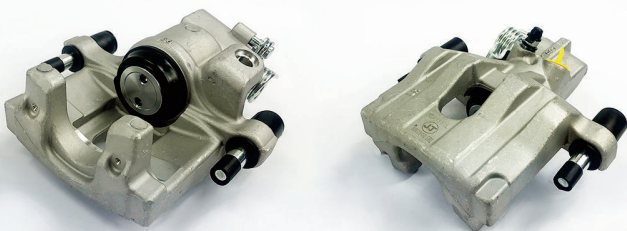

APPLICATIONS

Product Type	Fixed Caliper	LAN102 JCP871 JCP520	LAND ROVER: Defender 90-16
Brake System	Lockheed		
Piston Diameter	46mm		
Leading/Trailing	Leading		

AMK	APEC	BRAKE ENGINEERING	DRI	AMK	APEC	BRAKE ENGINEERING	DRI
TCA1755	LCA418	CA937	3104400	TCA1756	RCA418	CA937R	3204400
REMY	ROLLING COMPONENTS	SHAFTEC	TRW	REMY	ROLLING COMPONENTS	SHAFTEC	TRW
DC82042	VSBC188L	BC173	BHS1285E BHS219E	DC82043	VSBC188R	BC173R	BHS1286E BHS218E
OEM	LR017752, RTC5573, SEB500450, STC1263			OEM	LR017748, RTC5572, SEB500440, STC1262		

JCA1149L

POS
R

JCA1149R

POS
R

INFORMATION

LINKED PARTS

APPLICATIONS

Product Type	Floating Caliper	VAG301 VAG136 JCP4316	AUDI: A3 03-13 SEAT: Altea 04-, Altea XL 06, Leon 05-12 SKODA: Octavia 05-12, Subperb 04-13, Yeti 08-15 VOLKSWAGEN: Beetle 11-19, EOS 09-15, Golf 08-16, Golf Van 08-14, Jetta 10-, Scirocco 08-17, Scirocco Van 08-14, Touran 03-15
Brake System	Bosch		
Piston Diameter	38mm		
Leading/Trailing	Leading		

AMK	APEC	BRAKE ENGINEERING	DRI	AMK	APEC	BRAKE ENGINEERING	DRI
TCA4155	LCA596	CA3046	4196910	TCA4156	RCA596	CA3046R	4296910
REMY	ROLLING COMPONENTS	SHAFTEC	TRW	REMY	ROLLING COMPONENTS	SHAFTEC	TRW
DC79500 DC79500RD	VSBC386L	BC7064	BHN1136E	DC79501 DC79501RD	VSBC386R	BC7064R	BHN1137E
OEM	5K0615423, 5K0615423A			OEM	5K0615424, 5K0615424A		

JCA1151L

POS
R

JCA1151R

POS
R

INFORMATION

LINKED PARTS

APPLICATIONS

Product Type	Floating Caliper	FOR112 JCP1540 JCP1766	FORD: Tourneo Connect 02-13, Transit Connect 02-13
Brake System	ATE		
Piston Diameter	36mm		
Leading/Trailing	Trailing		