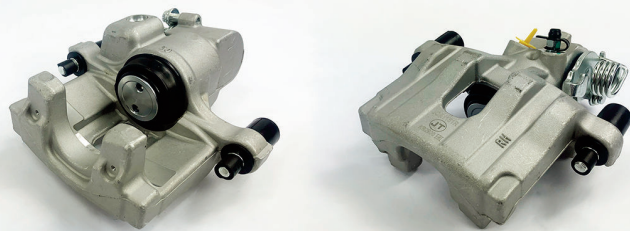

APPLICATIONS

Product Type	Fixed Caliper	LAN102 JCP871 JCP520	LAND ROVER: Defender 90-16
Brake System	Lockheed		
Piston Diameter	46mm		
Leading/Trailing	Leading		

AMK	APEC	BRAKE ENGINEERING	DRI	AMK	APEC	BRAKE ENGINEERING	DRI
TCA1755	LCA418	CA937	3104400	TCA1756	RCA418	CA937R	3204400
REMY	ROLLING COMPONENTS	SHAFTEC	TRW	REMY	ROLLING COMPONENTS	SHAFTEC	TRW
DC82042	VSBC188L	BC173	BHS1285E BHS219E	DC82043	VSBC188R	BC173R	BHS1286E BHS218E
OEM	LR017752, RTC5573, SEB500450, STC1263			OEM	LR017748, RTC5572, SEB500440, STC1262		

JCA1149L

POS
R

JCA1149R

POS
R

INFORMATION

LINKED PARTS

APPLICATIONS

Product Type	Floating Caliper	VAG301 VAG136 JCP4316	AUDI: A3 03-13 SEAT: Altea 04-, Altea XL 06, Leon 05-12 SKODA: Octavia 05-12, Subperb 04-13, Yeti 08-15 VOLKSWAGEN: Beetle 11-19, EOS 09-15, Golf 08-16, Golf Van 08-14, Jetta 10-, Scirocco 08-17, Scirocco Van 08-14, Touran 03-15
Brake System	Bosch		
Piston Diameter	38mm		
Leading/Trailing	Leading		

JCA1151L

POS
R

JCA1151R

POS
R

INFORMATION

LINKED PARTS

APPLICATIONS

Product Type	Floating Caliper	FOR112 JCP1540 JCP1766	FORD: Tourneo Connect 02-13, Transit Connect 02-13
Brake System	ATE		
Piston Diameter	36mm		
Leading/Trailing	Trailing		