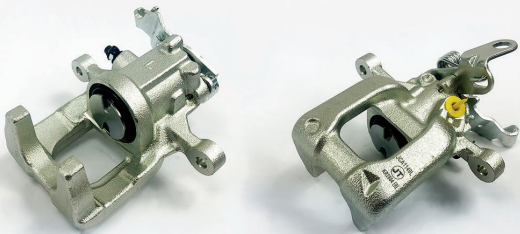

APPLICATIONS

Product Type	Fixed Caliper	LAN102 JCP871 JCP520	LAND ROVER: Defender 90-16
Brake System	Lockheed		
Piston Diameter	46mm		
Leading/Trailing	Leading		

AMK	APEC	BRAKE ENGINEERING	DRI	AMK	APEC	BRAKE ENGINEERING	DRI
TCA1755	LCA418	CA937	3104400	TCA1756	RCA418	CA937R	3204400
REMY	ROLLING COMPONENTS	SHAFTEC	TRW	REMY	ROLLING COMPONENTS	SHAFTEC	TRW
DC82042	VSBC188L	BC173	BHS1285E BHS219E	DC82043	VSBC188R	BC173R	BHS1286E BHS218E
OEM	LR017752, RTC5573, SEB500450, STC1263			OEM	LR017748, RTC5572, SEB500440, STC1262		

JCA1149L

POS
R

JCA1149R

POS
R

INFORMATION

LINKED PARTS

APPLICATIONS

Product Type	Floating Caliper	VAG301 VAG136 JCP4316	AUDI: A3 03-13 SEAT: Altea 04-, Altea XL 06, Leon 05-12 SKODA: Octavia 05-12, Subperb 04-13, Yeti 08-15 VOLKSWAGEN: Beetle 11-19, EOS 09-15, Golf 08-16, Golf Van 08-14, Jetta 10-, Scirocco 08-17, Scirocco Van 08-14, Touran 03-15
Brake System	Bosch		
Piston Diameter	38mm		
Leading/Trailing	Leading		

JCA1151L

POS
R

JCA1151R

POS
R

INFORMATION

LINKED PARTS

APPLICATIONS

Product Type	Floating Caliper	FOR112 JCP1540 JCP1766	FORD: Tourneo Connect 02-13, Transit Connect 02-13
Brake System	ATE		
Piston Diameter	36mm		
Leading/Trailing	Trailing		

New to Range Calipers September 2020

www.juratek.com

INFORMATION		LINKED PARTS		APPLICATIONS			
Product Type	Fixed Caliper	LAN103 JCP520 JCP841		LAND ROVER: Defender 90-16			
Brake System	AP Lockheed						
Piston Diameter	46mm						
Leading/Trailing	Trailing						
AMK	APEC	BRAKE ENGINEERING	DRI	AMK	APEC	BRAKE ENGINEERING	DRI
TCA1757	LCA175	CA1216	3137210	TCA1758	RCA175	CA1216R	3237210
REMY	ROLLING COMPONENTS	SHAFTEC	TRW	REMY	ROLLING COMPONENTS	SHAFTEC	TRW
DC82512 RAB93623	VSBC187L	BC9894	BHS226E	DC82513 RAB93624	VSBC187R	BC9894R	BHS225E
OEM	LR005949, SEB500470, STC1267			OEM	LR005951, SEB500460, STC1266		