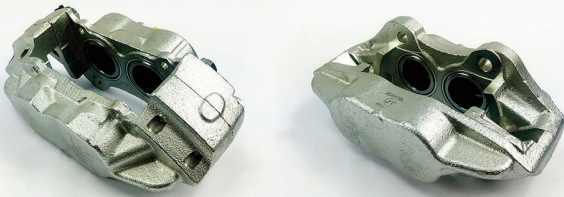

New to Range Calipers September 2020

www.juratek.com

JCA1130L

POS
F

JCA1130R

POS
F

INFORMATION

LINKED PARTS

APPLICATIONS

Product Type	Fixed Caliper	LAN102 JCP871 JCP520	LAND ROVER: Defender 90-16
Brake System	Lockheed		
Piston Diameter	46mm		
Leading/Trailing	Leading		

AMK	APEC	BRAKE ENGINEERING	DRI	AMK	APEC	BRAKE ENGINEERING	DRI
TCA1755	LCA418	CA937	3104400	TCA1756	RCA418	CA937R	3204400
REMY	ROLLING COMPONENTS	SHAFTEC	TRW	REMY	ROLLING COMPONENTS	SHAFTEC	TRW
DC82042	VSBC188L	BC173	BHS1285E BHS219E	DC82043	VSBC188R	BC173R	BHS1286E BHS218E
OEM	LR017752, RTC5573, SEB500450, STC1263			OEM	LR017748, RTC5572, SEB500440, STC1262		

JCA1149L

POS
R

JCA1149R

POS
R

INFORMATION

LINKED PARTS

APPLICATIONS

Product Type	Floating Caliper	VAG301 VAG136 JCP4316	AUDI: A3 03-13 SEAT: Altea 04-, Altea XL 06, Leon 05-12 SKODA: Octavia 05-12, Subperb 04-13, Yeti 08-15 VOLKSWAGEN: Beetle 11-19, EOS 09-15, Golf 08-16, Golf Van 08-14, Jetta 10-, Scirocco 08-17, Scirocco Van 08-14, Touran 03-15
Brake System	Bosch		
Piston Diameter	38mm		
Leading/Trailing	Leading		