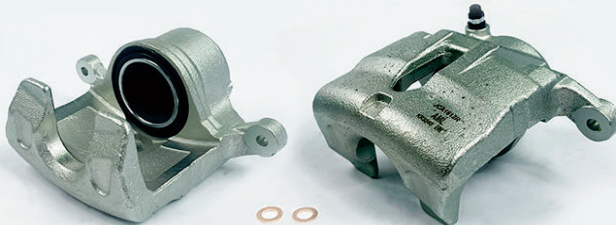

JCA1612R

POS
F

INFORMATION

LINKED PARTS

APPLICATIONS

Product Type	Floating Caliper	HYU134 JCP028 JCP8280	HYUNDAI: ix35 09- KIA: Sportage 10-
Brake System	Mobis		
Piston Diameter	60mm		
Leading/Trailing	Leading		

AMK	APEC	BRAKE ENGINEERING	DRI	AMK	APEC	BRAKE ENGINEERING	DRI
-	LCA810	CA3172	3132220	-	RCA810	CA3172R	3232220
REMY	ROLLING COMPONENTS	SHAFTEC	TRW	REMY	ROLLING COMPONENTS	SHAFTEC	TRW
DC84522	VSBC739L	BC10402	BHS1367E	DC84523	VSBC739R	BC20402	BHS1368E
OEM	5811025550, 58110-2S550, 58110-2S700, 581102S750, 58110-2Y000, 58110-2Y050, 58180-2SA51, 58180-2SA70, 581802SA75, 58180-2YA50			OEM	581302S550, 58130-2S550, 58130-2S700, 581302S750, 58130-2Y000, 58130-2Y050, 58190-2SA51, 58190-2SA70, 581902SA75, 58190-2YA50		

www.juratek.com