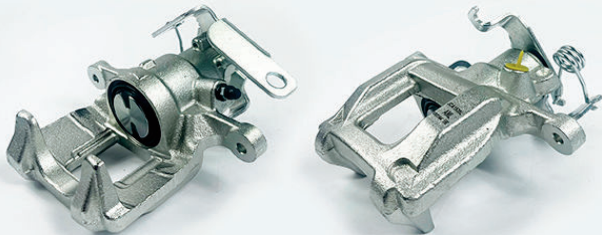

JCA1538L

POS
R