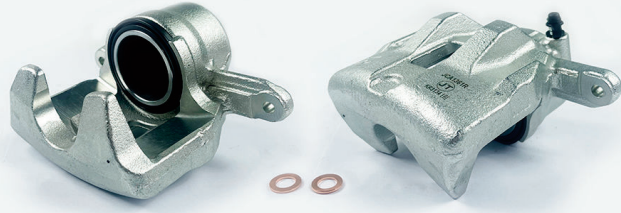

New to Range Calipers February 2022

JCA1157L

POS
R

JCA1157R

POS
R

INFORMATION

LINKED PARTS

APPLICATIONS

Product Type	Floating Caliper	HON144 JCP8038	ACURA: RDX 06-12 HONDA: Accord 08-, CR-V 12-
Brake System	Nissin		
Piston Diameter	38mm		
Leading/Trailing	Trailing		

APEC	BRAKE ENGINEERING	COMLINE	DRI	APEC	BRAKE ENGINEERING	COMLINE	DRI
LCA690	CA3206	-	4117720	RCA690	CA3206R	-	4217720
REMY	ROLLING COMPONENTS	SHAFTEC	TRW	REMY	ROLLING COMPONENTS	SHAFTEC	TRW
DC74360 RAB85471	VSBC473L	BC2289	BHZ801E	DC74361 RAB85472	VSBC473R	BC2289R	BHZ802E
OEM	43019S9AE00, 43019SWAA10, 43019SXS000, 43019T0AA02			OEM	43018S9AE00, 43018SWAA10, 43018SXS000, 43018T0AA02		

JCA1361L

POS
F

JCA1361R

POS
F

INFORMATION

LINKED PARTS

APPLICATIONS

Product Type	Floating Caliper	SUZ120 JCP4060	SUZUKI: Grand Vitara 98-
Brake System	Advics		
Piston Diameter	60mm		
Leading/Trailing	Trailing		