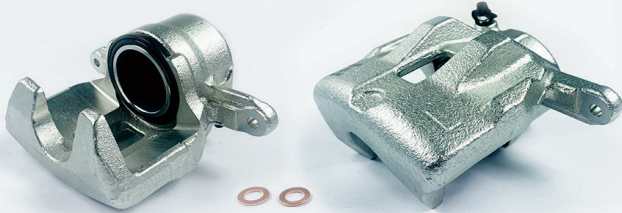

New to Range Calipers February 2022

JCA1157L

POS
R

JCA1157R

POS
R

INFORMATION

LINKED PARTS

APPLICATIONS

Product Type	Floating Caliper	HON144 JCP8038	ACURA: RDX 06-12 HONDA: Accord 08-, CR-V 12-
Brake System	Nissin		
Piston Diameter	38mm		
Leading/Trailing	Trailing		

APEC	BRAKE ENGINEERING	COMLINE	DRI	APEC	BRAKE ENGINEERING	COMLINE	DRI
LCA690	CA3206	-	4117720	RCA690	CA3206R	-	4217720
REMY	ROLLING COMPONENTS	SHAFTEC	TRW	REMY	ROLLING COMPONENTS	SHAFTEC	TRW
DC74360 RAB85471	VSBC473L	BC2289	BHZ801E	DC74361 RAB85472	VSBC473R	BC2289R	BHZ802E
OEM	43019S9AE00, 43019SWAA10, 43019SXS000, 43019T0AA02			OEM	43018S9AE00, 43018SWAA10, 43018SXS000, 43018T0AA02		

JCA1361L

POS
F

JCA1361R

POS
F

INFORMATION

LINKED PARTS

APPLICATIONS

Product Type	Floating Caliper	SUZ120 JCP4060	SUZUKI: Grand Vitara 98-
Brake System	Advics		
Piston Diameter	60mm		
Leading/Trailing	Trailing		