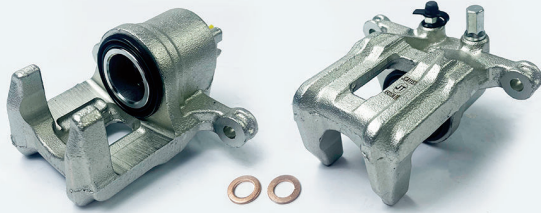

New to Range Calipers February 2022

JCA1157L

POS
R

JCA1157R

POS
R

INFORMATION

LINKED PARTS

APPLICATIONS

Product Type	Floating Caliper	HON144 JCP8038	ACURA: RDX 06-12 HONDA: Accord 08-, CR-V 12-
Brake System	Nissin		
Piston Diameter	38mm		
Leading/Trailing	Trailing		

APEC	BRAKE ENGINEERING	COMLINE	DRI	APEC	BRAKE ENGINEERING	COMLINE	DRI
LCA690	CA3206	-	4117720	RCA690	CA3206R	-	4217720
REMY	ROLLING COMPONENTS	SHAFTEC	TRW	REMY	ROLLING COMPONENTS	SHAFTEC	TRW
DC74360 RAB85471	VSBC473L	BC2289	BHZ801E	DC74361 RAB85472	VSBC473R	BC2289R	BHZ802E
OEM	43019S9AE00, 43019SWAA10, 43019SXS000, 43019T0AA02			OEM	43018S9AE00, 43018SWAA10, 43018SXS000, 43018T0AA02		

JCA1361L

POS
F

JCA1361R

POS
F

INFORMATION

LINKED PARTS

APPLICATIONS

Product Type	Floating Caliper	SUZ120 JCP4060	SUZUKI: Grand Vitara 98-
Brake System	Advics		
Piston Diameter	60mm		
Leading/Trailing	Trailing		