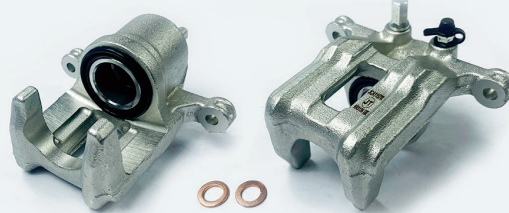

New to Range Calipers February 2022

JCA1157L

POS
R

JCA1157R

POS
R

INFORMATION

LINKED PARTS

APPLICATIONS

Product Type	Floating Caliper	HON144 JCP8038	ACURA: RDX 06-12 HONDA: Accord 08-, CR-V 12-
Brake System	Nissin		
Piston Diameter	38mm		
Leading/Trailing	Trailing		

APEC	BRAKE ENGINEERING	COMLINE	DRI	APEC	BRAKE ENGINEERING	COMLINE	DRI
LCA690	CA3206	-	4117720	RCA690	CA3206R	-	4217720
REMY	ROLLING COMPONENTS	SHAFTEC	TRW	REMY	ROLLING COMPONENTS	SHAFTEC	TRW
DC74360 RAB85471	VSBC473L	BC2289	BHZ801E	DC74361 RAB85472	VSBC473R	BC2289R	BHZ802E
OEM	43019S9AE00, 43019SWAA10, 43019SXS000, 43019T0AA02			OEM	43018S9AE00, 43018SWAA10, 43018SXS000, 43018T0AA02		

JCA1361L

POS
F

JCA1361R

POS
F

INFORMATION

LINKED PARTS

APPLICATIONS

Product Type	Floating Caliper	SUZ120 JCP4060	SUZUKI: Grand Vitara 98-
Brake System	Advics		
Piston Diameter	60mm		
Leading/Trailing	Trailing		