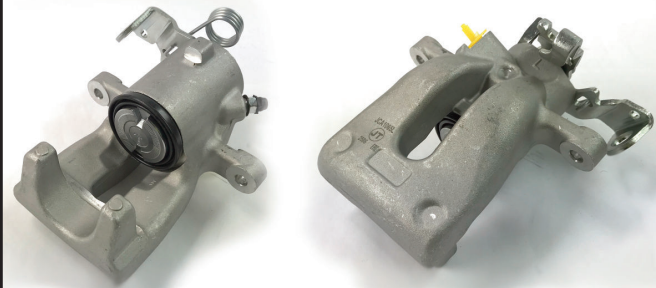

## JCA1065L

## JCA1065R

INFORMATION		LINKED PARTS				APPLICATIONS			
Product Type	Handbrake Caliper	VAU103 VAU161 JCP1521				<b>OPEL:</b> Zafira 05-15 <b>VAUXHALL:</b> Zafira 05-15			
Brake System	TRW								
Piston Diameter	41mm								
Leading/Trailing	Trailing								
APEC	AMK	BRAKE ENGINEERING	DRI	APEC	AMK	BRAKE ENGINEERING	DRI		
LCA325	TCA3705	CA2733	4199210	RCA325	TCA3706	CA2733R	4299210		
REMY	ROLLING COMPONENTS	SHAFTEC	TRW	REMY	ROLLING COMPONENTS	SHAFTEC	TRW		
DC73954	VSBC224L	BC2507	BHS999	DC73955	VSBC224R	BC2507R	BHS1000		
OEM	5542451, 93183696, 93187068				OEM	5542452, 93183697, 93187069			