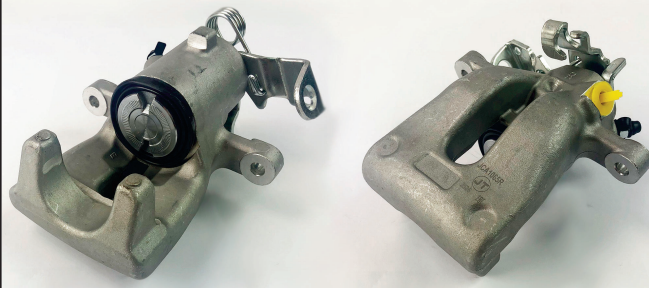

## JCA1065R

INFORMATION		LINKED PARTS				APPLICATIONS			
Product Type	Handbrake Caliper	VAU103 VAU161 JCP1521				<b>OPEL:</b> Zafira 05-15 <b>VAUXHALL:</b> Zafira 05-15			
Brake System	TRW								
Piston Diameter	41mm								
Leading/Trailing	Trailing								
APEC	AMK	BRAKE ENGINEERING	DRI	APEC	AMK	BRAKE ENGINEERING	DRI		
LCA325	TCA3705	CA2733	4199210	RCA325	TCA3706	CA2733R	4299210		
REMY	ROLLING COMPONENTS	SHAFTEC	TRW	REMY	ROLLING COMPONENTS	SHAFTEC	TRW		
DC73954	VSBC224L	BC2507	BHS999	DC73955	VSBC224R	BC2507R	BHS1000		
OEM	5542451, 93183696, 93187068				OEM	5542452, 93183697, 93187069			