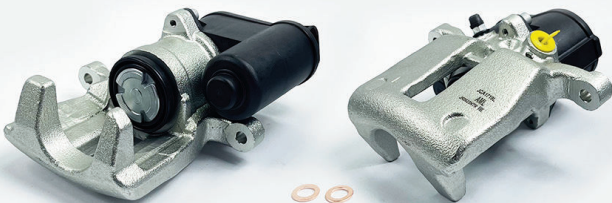

JCA1277L

POS
R

JCA1277R

POS
R

INFORMATION

LINKED PARTS

APPLICATIONS

Product Type	Handbrake Caliper	VAU177 JCP8160		OPEL: Astra 15- VAUXHALL: Astra 15-			
Brake System	ATE						
Piston Diameter	36mm						
Leading/Trailing	Trailing						
AMK	APEC	BRAKE ENGINEERING	DRI	AMK	APEC	BRAKE ENGINEERING	DRI
TCA6717	LCA937	CA3443	4184120	TCA6718	RCA937	CA3443R	4284120
REMY	ROLLING COMPONENTS	SHAFTEC	TRW	REMY	ROLLING COMPONENTS	SHAFTEC	TRW
-	VSBC745L	BC11578	BHR275E	-	VSBC745R	BC21578	BHR276E
OEM	13507388, 13528005, 95522573, 95528869			OEM	13507389, 13528006, 95522578, 95528872		

JCA1700L

POS
F

JCA1700R

POS
F

INFORMATION

LINKED PARTS

APPLICATIONS

Product Type	Floating Caliper	VOL133 JCP4238		VOLVO: XC60 08-17, XC90 02-14			
Brake System	ATE						
Piston Diameter	44mm						
Leading/Trailing	Leading						
AMK	APEC	BRAKE ENGINEERING	DRI	AMK	APEC	BRAKE ENGINEERING	DRI
-	LCA798	CA3286	3139120	-	RCA798	CA3286R	3239120
REMY	ROLLING COMPONENTS	SHAFTEC	TRW	REMY	ROLLING COMPONENTS	SHAFTEC	TRW
DC84814	VSBC711L	BC10841	BHS1510E	DC84815	VSBC711R	BC20841	BHS1511E
OEM	36002411			OEM	36002410		

JCA1719L

POS
R

JCA1719R

POS
R

INFORMATION

LINKED PARTS

APPLICATIONS

Product Type	EPB Caliper	FOR143 JCP1918		FORD: Galaxy 06-15, S-Max 06-14 VOLVO: S80 06-16, V70 07-16, XC70 07-16			
Brake System	TRW						
Piston Diameter	38mm						
Leading/Trailing	Trailing						
AMK	APEC	BRAKE ENGINEERING	DRI	AMK	APEC	BRAKE ENGINEERING	DRI
-	LCA633	CA3016	4190110	-	RCA633	CA3016R	4290110
REMY	ROLLING COMPONENTS	SHAFTEC	TRW	REMY	ROLLING COMPONENTS	SHAFTEC	TRW
DC73720E	VSEP512L	BC7094	BHN1102E BHN927E	DC73721E	VSEP512R	BC7094R	BHN928 BHN928E
OEM	1426847, 1493796, 1690469, 30742617, 36001379, 6G912D049FA, 6G912D049FB, 6G912D049FC, 8603726			OEM	1426840, 1491687, 1690468, 30742618, 31317526, 360001380, 36001380, 36001381, 6G912D048FA, 6G912D048FB, 6G912D048FC, 8603727		