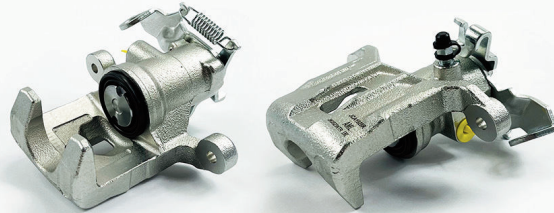

JCA1719L

POS
R

JCA1719R

POS
R

INFORMATION

LINKED PARTS

APPLICATIONS

Product Type	EPB Caliper	FOR143 JCP1918		FORD: Galaxy 06-15, S-Max 06-14 VOLVO: S80 06-16, V70 07-16, XC70 07-16			
Brake System	TRW						
Piston Diameter	38mm						
Leading/Trailing	Trailing						
AMK	APEC	BRAKE ENGINEERING	DRI	AMK	APEC	BRAKE ENGINEERING	DRI
-	LCA633	CA3016	4190110	-	RCA633	CA3016R	4290110
REMY	ROLLING COMPONENTS	SHAFTEC	TRW	REMY	ROLLING COMPONENTS	SHAFTEC	TRW
DC73720E	VSEP512L	BC7094	BHN1102E BHN927E	DC73721E	VSEP512R	BC7094R	BHN928 BHN928E
OEM	1426847, 1493796, 1690469, 30742617, 36001379, 6G912D049FA, 6G912D049FB, 6G912D049FC, 8603726			OEM	1426840, 1491687, 1690468, 30742618, 31317526, 360001380, 36001380, 36001381, 6G912D048FA, 6G912D048FB, 6G912D048FC, 8603727		

www.juratek.com

New to Range Calipers December 2023

Please note, part numbers with images are recommended for customers stock. Part numbers without images are available from Juratek stock but for less popular applications.

JCA1928L

POS
R

JCA1928R

POS
R

INFORMATION

LINKED PARTS

APPLICATIONS

Product Type	Handbrake Caliper			KIA136 JCP8604	HYUNDAI: ix20 10-19			
Brake System	Kasco							
Piston Diameter	34mm							
Leading/Trailing	Trailing							
AMK	APEC	BRAKE ENGINEERING	DRI	AMK	APEC	BRAKE ENGINEERING	DRI	
-	LCA887	CA3171	4121520	-	RCA887	CA3171R	4221520	
REMY	ROLLING COMPONENTS	SHAFTEC	TRW	REMY	ROLLING COMPONENTS	SHAFTEC	TRW	
-	VSBC609L	BC10937 SBC1017L	BHQ338E	-	VSBC609R	BC20937 SBC1017R	BHQ339E	
OEM	1K58250810QQH, 583001K300, 583101KA30			OEM	1K58260810QQH, 583111KA30, 584001K300			