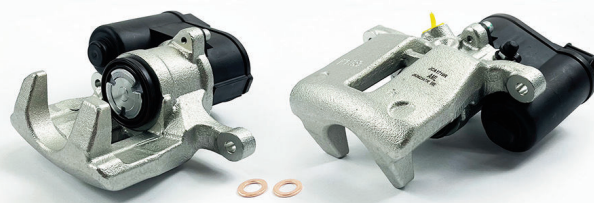

JCA1277L

POS
R

JCA1277R

POS
R

INFORMATION

LINKED PARTS

APPLICATIONS

Product Type	Handbrake Caliper	VAU177 JCP8160		OPEL: Astra 15- VAUXHALL: Astra 15-			
Brake System	ATE						
Piston Diameter	36mm						
Leading/Trailing	Trailing						
AMK	APEC	BRAKE ENGINEERING	DRI	AMK	APEC	BRAKE ENGINEERING	DRI
TCA6717	LCA937	CA3443	4184120	TCA6718	RCA937	CA3443R	4284120
REMY	ROLLING COMPONENTS	SHAFTEC	TRW	REMY	ROLLING COMPONENTS	SHAFTEC	TRW
-	VSBC745L	BC11578	BHR275E	-	VSBC745R	BC21578	BHR276E
OEM	13507388, 13528005, 95522573, 95528869			OEM	13507389, 13528006, 95522578, 95528872		

JCA1700L

POS
F

JCA1700R

POS
F

INFORMATION

LINKED PARTS

APPLICATIONS

Product Type	Floating Caliper	VOL133 JCP4238		VOLVO: XC60 08-17, XC90 02-14			
Brake System	ATE						
Piston Diameter	44mm						
Leading/Trailing	Leading						
AMK	APEC	BRAKE ENGINEERING	DRI	AMK	APEC	BRAKE ENGINEERING	DRI
-	LCA798	CA3286	3139120	-	RCA798	CA3286R	3239120
REMY	ROLLING COMPONENTS	SHAFTEC	TRW	REMY	ROLLING COMPONENTS	SHAFTEC	TRW
DC84814	VSBC711L	BC10841	BHS1510E	DC84815	VSBC711R	BC20841	BHS1511E
OEM	36002411			OEM	36002410		

JCA1719L

POS
R

JCA1719R

POS
R

INFORMATION

LINKED PARTS

APPLICATIONS

Product Type	EPB Caliper	FOR143 JCP1918		FORD: Galaxy 06-15, S-Max 06-14 VOLVO: S80 06-16, V70 07-16, XC70 07-16			
Brake System	TRW						
Piston Diameter	38mm						
Leading/Trailing	Trailing						
AMK	APEC	BRAKE ENGINEERING	DRI	AMK	APEC	BRAKE ENGINEERING	DRI
-	LCA633	CA3016	4190110	-	RCA633	CA3016R	4290110
REMY	ROLLING COMPONENTS	SHAFTEC	TRW	REMY	ROLLING COMPONENTS	SHAFTEC	TRW
DC73720E	VSEP512L	BC7094	BHN1102E BHN927E	DC73721E	VSEP512R	BC7094R	BHN928 BHN928E
OEM	1426847, 1493796, 1690469, 30742617, 36001379, 6G912D049FA, 6G912D049FB, 6G912D049FC, 8603726			OEM	1426840, 1491687, 1690468, 30742618, 31317526, 360001380, 36001380, 36001381, 6G912D048FA, 6G912D048FB, 6G912D048FC, 8603727		