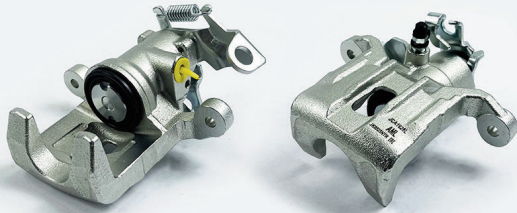

JCA1719L

POS
R

JCA1719R

POS
R

INFORMATION

LINKED PARTS

APPLICATIONS

Product Type	EPB Caliper	FOR143 JCP1918		FORD: Galaxy 06-15, S-Max 06-14 VOLVO: S80 06-16, V70 07-16, XC70 07-16			
Brake System	TRW						
Piston Diameter	38mm						
Leading/Trailing	Trailing						
AMK	APEC	BRAKE ENGINEERING	DRI	AMK	APEC	BRAKE ENGINEERING	DRI
-	LCA633	CA3016	4190110	-	RCA633	CA3016R	4290110
REMY	ROLLING COMPONENTS	SHAFTEC	TRW	REMY	ROLLING COMPONENTS	SHAFTEC	TRW
DC73720E	VSEP512L	BC7094	BHN1102E BHN927E	DC73721E	VSEP512R	BC7094R	BHN928 BHN928E
OEM	1426847, 1493796, 1690469, 30742617, 36001379, 6G912D049FA, 6G912D049FB, 6G912D049FC, 8603726			OEM	1426840, 1491687, 1690468, 30742618, 31317526, 360001380, 36001380, 36001381, 6G912D048FA, 6G912D048FB, 6G912D048FC, 8603727		

www.juratek.com

New to Range Calipers December 2023

Please note, part numbers with images are recommended for customers stock. Part numbers without images are available from Juratek stock but for less popular applications.

JCA1928L

POS
R

JCA1928R

POS
R

INFORMATION

LINKED PARTS

APPLICATIONS

Product Type	Handbrake Caliper			KIA136 JCP8604	HYUNDAI: ix20 10-19			
Brake System	Kasco							
Piston Diameter	34mm							
Leading/Trailing	Trailing							
AMK	APEC	BRAKE ENGINEERING	DRI	AMK	APEC	BRAKE ENGINEERING	DRI	
-	LCA887	CA3171	4121520	-	RCA887	CA3171R	4221520	
REMY	ROLLING COMPONENTS	SHAFTEC	TRW	REMY	ROLLING COMPONENTS	SHAFTEC	TRW	
-	VSBC609L	BC10937 SBC1017L	BHQ338E	-	VSBC609R	BC20937 SBC1017R	BHQ339E	
OEM	1K58250810QQH, 583001K300, 583101KA30			OEM	1K58260810QQH, 583111KA30, 584001K300			