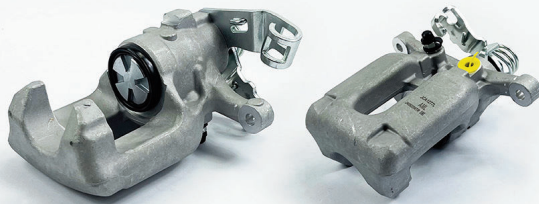

JCA1277L

POS
R

JCA1277R

POS
R

INFORMATION

LINKED PARTS

APPLICATIONS

Product Type	Handbrake Caliper	VAU177 JCP8160		OPEL: Astra 15- VAUXHALL: Astra 15-			
Brake System	ATE						
Piston Diameter	36mm						
Leading/Trailing	Trailing						
AMK	APEC	BRAKE ENGINEERING	DRI	AMK	APEC	BRAKE ENGINEERING	DRI
TCA6717	LCA937	CA3443	4184120	TCA6718	RCA937	CA3443R	4284120
REMY	ROLLING COMPONENTS	SHAFTEC	TRW	REMY	ROLLING COMPONENTS	SHAFTEC	TRW
-	VSBC745L	BC11578	BHR275E	-	VSBC745R	BC21578	BHR276E
OEM	13507388, 13528005, 95522573, 95528869			OEM	13507389, 13528006, 95522578, 95528872		

JCA1700L

POS
F

JCA1700R

POS
F

INFORMATION

LINKED PARTS

APPLICATIONS

Product Type	Floating Caliper	VOL133 JCP4238		VOLVO: XC60 08-17, XC90 02-14			
Brake System	ATE						
Piston Diameter	44mm						
Leading/Trailing	Leading						
AMK	APEC	BRAKE ENGINEERING	DRI	AMK	APEC	BRAKE ENGINEERING	DRI
-	LCA798	CA3286	3139120	-	RCA798	CA3286R	3239120
REMY	ROLLING COMPONENTS	SHAFTEC	TRW	REMY	ROLLING COMPONENTS	SHAFTEC	TRW
DC84814	VSBC711L	BC10841	BHS1510E	DC84815	VSBC711R	BC20841	BHS1511E
OEM	36002411			OEM	36002410		

JCA1719L

POS
R

JCA1719R

POS
R

INFORMATION

LINKED PARTS

APPLICATIONS

Product Type	EPB Caliper	FOR143 JCP1918		FORD: Galaxy 06-15, S-Max 06-14 VOLVO: S80 06-16, V70 07-16, XC70 07-16			
Brake System	TRW						
Piston Diameter	38mm						
Leading/Trailing	Trailing						
AMK	APEC	BRAKE ENGINEERING	DRI	AMK	APEC	BRAKE ENGINEERING	DRI
-	LCA633	CA3016	4190110	-	RCA633	CA3016R	4290110
REMY	ROLLING COMPONENTS	SHAFTEC	TRW	REMY	ROLLING COMPONENTS	SHAFTEC	TRW
DC73720E	VSEP512L	BC7094	BHN1102E BHN927E	DC73721E	VSEP512R	BC7094R	BHN928 BHN928E
OEM	1426847, 1493796, 1690469, 30742617, 36001379, 6G912D049FA, 6G912D049FB, 6G912D049FC, 8603726			OEM	1426840, 1491687, 1690468, 30742618, 31317526, 360001380, 36001380, 36001381, 6G912D048FA, 6G912D048FB, 6G912D048FC, 8603727		