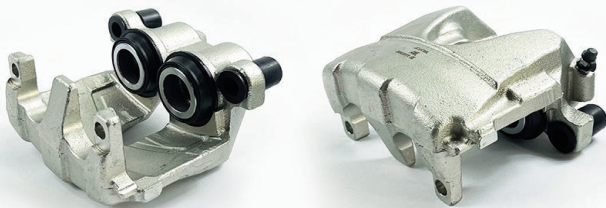

JCA1277L

POS
R

JCA1277R

POS
R

INFORMATION

LINKED PARTS

APPLICATIONS

Product Type	Handbrake Caliper	VAU177 JCP8160		OPEL: Astra 15- VAUXHALL: Astra 15-			
Brake System	ATE						
Piston Diameter	36mm						
Leading/Trailing	Trailing						
AMK	APEC	BRAKE ENGINEERING	DRI	AMK	APEC	BRAKE ENGINEERING	DRI
TCA6717	LCA937	CA3443	4184120	TCA6718	RCA937	CA3443R	4284120
REMY	ROLLING COMPONENTS	SHAFTEC	TRW	REMY	ROLLING COMPONENTS	SHAFTEC	TRW
-	VSBC745L	BC11578	BHR275E	-	VSBC745R	BC21578	BHR276E
OEM	13507388, 13528005, 95522573, 95528869			OEM	13507389, 13528006, 95522578, 95528872		

JCA1700L

POS
F

JCA1700R

POS
F

INFORMATION

LINKED PARTS

APPLICATIONS

Product Type	Floating Caliper	VOL133 JCP4238		VOLVO: XC60 08-17, XC90 02-14			
Brake System	ATE						
Piston Diameter	44mm						
Leading/Trailing	Leading						
AMK	APEC	BRAKE ENGINEERING	DRI	AMK	APEC	BRAKE ENGINEERING	DRI
-	LCA798	CA3286	3139120	-	RCA798	CA3286R	3239120
REMY	ROLLING COMPONENTS	SHAFTEC	TRW	REMY	ROLLING COMPONENTS	SHAFTEC	TRW
DC84814	VSBC711L	BC10841	BHS1510E	DC84815	VSBC711R	BC20841	BHS1511E
OEM	36002411			OEM	36002410		

JCA1719L

POS
R

JCA1719R

POS
R

INFORMATION

LINKED PARTS

APPLICATIONS

Product Type	EPB Caliper	FOR143 JCP1918		FORD: Galaxy 06-15, S-Max 06-14 VOLVO: S80 06-16, V70 07-16, XC70 07-16			
Brake System	TRW						
Piston Diameter	38mm						
Leading/Trailing	Trailing						
AMK	APEC	BRAKE ENGINEERING	DRI	AMK	APEC	BRAKE ENGINEERING	DRI
-	LCA633	CA3016	4190110	-	RCA633	CA3016R	4290110
REMY	ROLLING COMPONENTS	SHAFTEC	TRW	REMY	ROLLING COMPONENTS	SHAFTEC	TRW
DC73720E	VSEP512L	BC7094	BHN1102E BHN927E	DC73721E	VSEP512R	BC7094R	BHN928 BHN928E
OEM	1426847, 1493796, 1690469, 30742617, 36001379, 6G912D049FA, 6G912D049FB, 6G912D049FC, 8603726			OEM	1426840, 1491687, 1690468, 30742618, 31317526, 360001380, 36001380, 36001381, 6G912D048FA, 6G912D048FB, 6G912D048FC, 8603727		