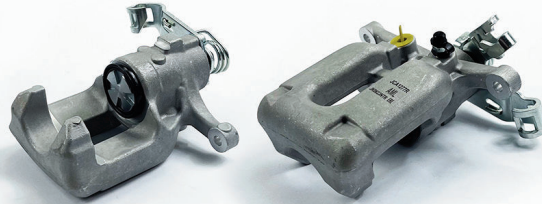

JCA1277L

POS
R

JCA1277R

POS
R

INFORMATION

LINKED PARTS

APPLICATIONS

Product Type	Handbrake Caliper	VAU177 JCP8160		OPEL: Astra 15- VAUXHALL: Astra 15-			
Brake System	ATE						
Piston Diameter	36mm						
Leading/Trailing	Trailing						
AMK	APEC	BRAKE ENGINEERING	DRI	AMK	APEC	BRAKE ENGINEERING	DRI
TCA6717	LCA937	CA3443	4184120	TCA6718	RCA937	CA3443R	4284120
REMY	ROLLING COMPONENTS	SHAFTEC	TRW	REMY	ROLLING COMPONENTS	SHAFTEC	TRW
-	VSBC745L	BC11578	BHR275E	-	VSBC745R	BC21578	BHR276E
OEM	13507388, 13528005, 95522573, 95528869			OEM	13507389, 13528006, 95522578, 95528872		

JCA1700L

POS
F

JCA1700R

POS
F

INFORMATION

LINKED PARTS

APPLICATIONS

Product Type	Floating Caliper	VOL133 JCP4238		VOLVO: XC60 08-17, XC90 02-14			
Brake System	ATE						
Piston Diameter	44mm						
Leading/Trailing	Leading						
AMK	APEC	BRAKE ENGINEERING	DRI	AMK	APEC	BRAKE ENGINEERING	DRI
-	LCA798	CA3286	3139120	-	RCA798	CA3286R	3239120
REMY	ROLLING COMPONENTS	SHAFTEC	TRW	REMY	ROLLING COMPONENTS	SHAFTEC	TRW
DC84814	VSBC711L	BC10841	BHS1510E	DC84815	VSBC711R	BC20841	BHS1511E
OEM	36002411			OEM	36002410		

JCA1719L

POS
R

JCA1719R

POS
R

INFORMATION

LINKED PARTS

APPLICATIONS

Product Type	EPB Caliper	FOR143 JCP1918		FORD: Galaxy 06-15, S-Max 06-14 VOLVO: S80 06-16, V70 07-16, XC70 07-16			
Brake System	TRW						
Piston Diameter	38mm						
Leading/Trailing	Trailing						
AMK	APEC	BRAKE ENGINEERING	DRI	AMK	APEC	BRAKE ENGINEERING	DRI
-	LCA633	CA3016	4190110	-	RCA633	CA3016R	4290110
REMY	ROLLING COMPONENTS	SHAFTEC	TRW	REMY	ROLLING COMPONENTS	SHAFTEC	TRW
DC73720E	VSEP512L	BC7094	BHN1102E BHN927E	DC73721E	VSEP512R	BC7094R	BHN928 BHN928E
OEM	1426847, 1493796, 1690469, 30742617, 36001379, 6G912D049FA, 6G912D049FB, 6G912D049FC, 8603726			OEM	1426840, 1491687, 1690468, 30742618, 31317526, 360001380, 36001380, 36001381, 6G912D048FA, 6G912D048FB, 6G912D048FC, 8603727		