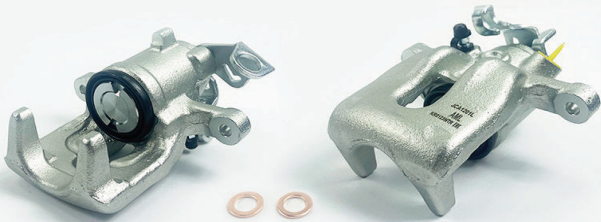

| | | | | | | | |
|-------------------------|---------------------------|--------------------------|------------|--|---------------------------|--------------------------|------------|
| Product Type | Floating Caliper | | | | | | |
| Brake System | ATE | MER306 | | MERCEDES-BENZ: C-Class 07-, E-Class 09-16 | | | |
| Piston Diameter | 38mm | JCP1980 | | | | | |
| Leading/Trailing | Trailing | JBS1132 | | | | | |
| | | JCW183 | | | | | |
| AMK | APEC | BRAKE ENGINEERING | DRI | AMK | APEC | BRAKE ENGINEERING | DRI |
| TCA4127 | LCA710 | CA2822 | 4110020 | TCA4128 | RCA710 | CA2822R | 4210020 |
| REMY | ROLLING COMPONENTS | SHAFTEC | TRW | REMY | ROLLING COMPONENTS | SHAFTEC | TRW |
| DC74422 | VSBC364L | BC8288 | BHN1013E | DC74423 | VSBC364R | BC8288R | BHN1014E |
| OEM | 2044230181, A2044230181 | | | OEM | 2044230281, A2044230281 | | |

JCA1201L

POS
R

JCA1201R

POS
R

INFORMATION

LINKED PARTS

APPLICATIONS

| | | | | | | | |
|-------------------------|---|--------------------------|-------------------|--|---|--------------------------|-------------------|
| Product Type | Handbrake Caliper | | | | | | |
| Brake System | TRW | REN182C | | MERCEDES-BENZ: Citan 12-21 RENAULT: Kangoo 08-, Kangoo Be Bop 09-, Kangoo Express 08- | | | |
| Piston Diameter | 38mm | JCP039 | | | | | |
| Leading/Trailing | Trailing | JBS1129 | | | | | |
| | | | | | | | |
| AMK | APEC | BRAKE ENGINEERING | DRI | AMK | APEC | BRAKE ENGINEERING | DRI |
| TCA3993 | LCA716 | CA3174 | 4104920 | TCA3994 | RCA716 | CA3174R | 4204920 |
| REMY | ROLLING COMPONENTS | SHAFTEC | TRW | REMY | ROLLING COMPONENTS | SHAFTEC | TRW |
| DC785772 | VSBC465L | BC11266 SBC1126L | BHN920 BHN920E | DC785773 | VSBC465R | BC21266 SBC1126R | BHN921 BHN921E |
| OEM | 4154200083, 4154201483, 440114926R, 440118627R, 7701209867, A4154200083, A4154201483 | | | OEM | 4154200183, 4154201583, 440011818R, 440015452R, 7701209868, A4154200183, A4154201583 | | |