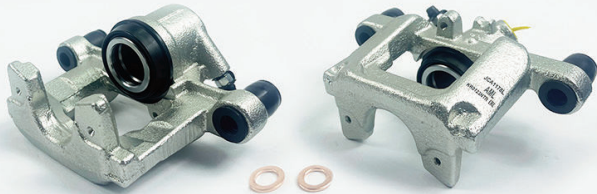

New to Range Calipers June 2023

JCA1178L

POS
R