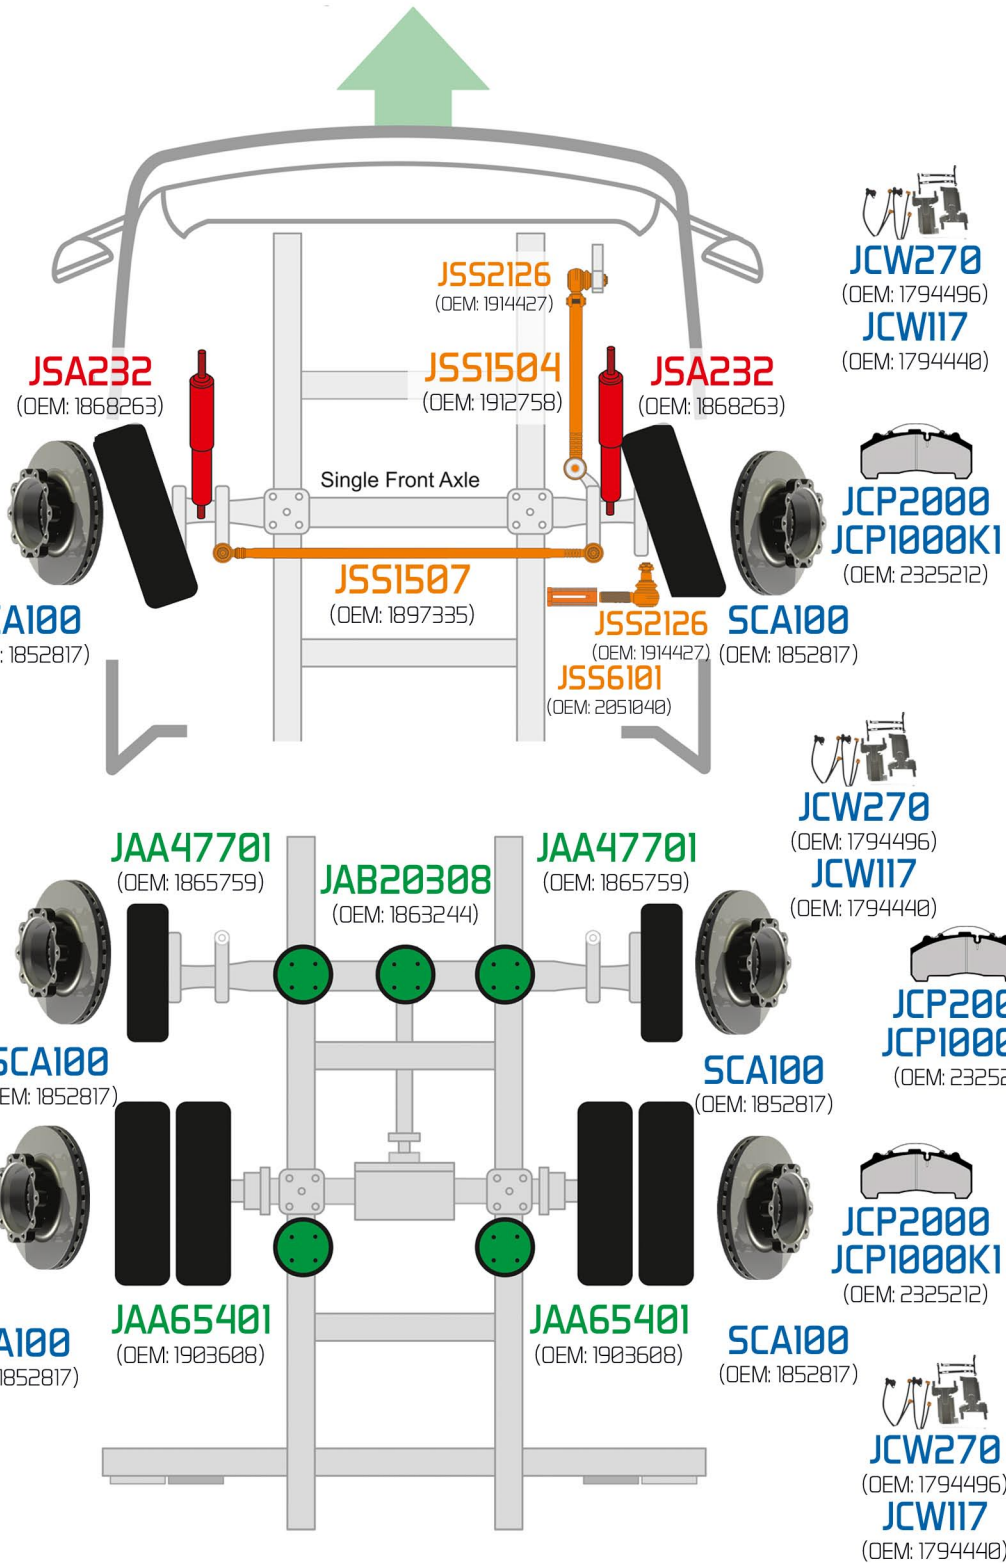

your Logo and details here

www.juratek.com

SCANIA R440 6x2

with leading axle non steered Year: 2008-