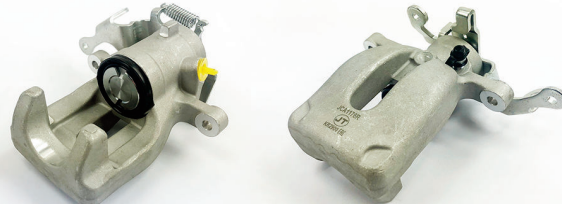

New to Range Calipers October 2020

www.juratek.com

JCA1176L

POS
R

JCA1176R

POS
R

INFORMATION

LINKED PARTS

APPLICATIONS

Product Type	Handbrake Caliper	CIT145C JCP1083 JCP4250	CITROEN: Berlingo 05- PEUGEOT: Partner 08-, Partner Tepee 08-
Brake System	TRW		
Piston Diameter	38mm		
Leading/Trailing	Trailing		

AMK	APEC	BRAKE ENGINEERING	DRI	AMK	APEC	BRAKE ENGINEERING	DRI
TCA3771	LCA561	CA2976	4107820	TCA3772	RCA561	CA2976R	4207820
REMY	ROLLING COMPONENTS	SHAFTEC	TRW	REMY	ROLLING COMPONENTS	SHAFTEC	TRW
DC74180 RAB85291	VSBC381L	BC8134	BHN936 BHN936E	RAB85292 RAB85292	VSBC381R	BC8134R	BHN937 BHN937E
OEM	4402F5			OEM	4402F6		

JCA1182L

POS
R

JCA1182R

POS
R

INFORMATION

LINKED PARTS

APPLICATIONS

Product Type	Handbrake Caliper	VAU163 VAU165 JCP4263	CHEVROLET: Aveo 13- OPEL: Astra 09-, Astra GTC 11-, Cascada 13-19 VAUXHALL: Astra 09-15, Astra GTC 11-15, Cascada 13-, MOKKA/MOKKA X 12-
Brake System	ATE		
Piston Diameter	38mm		
Leading/Trailing	Trailing		