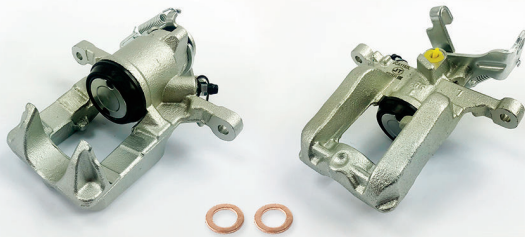

New to Range Calipers October 2020

www.juratek.com

JCA1176L

POS
R

JCA1176R

POS
R

INFORMATION

LINKED PARTS

APPLICATIONS

Product Type	Handbrake Caliper	CIT145C JCP1083 JCP4250	CITROEN: Berlingo 05- PEUGEOT: Partner 08-, Partner Tepee 08-
Brake System	TRW		
Piston Diameter	38mm		
Leading/Trailing	Trailing		

AMK	APEC	BRAKE ENGINEERING	DRI	AMK	APEC	BRAKE ENGINEERING	DRI
TCA3771	LCA561	CA2976	4107820	TCA3772	RCA561	CA2976R	4207820
REMY	ROLLING COMPONENTS	SHAFTEC	TRW	REMY	ROLLING COMPONENTS	SHAFTEC	TRW
DC74180 RAB85291	VSBC381L	BC8134	BHN936 BHN936E	RAB85292 RAB85292	VSBC381R	BC8134R	BHN937 BHN937E
OEM	4402F5			OEM	4402F6		

JCA1182L

POS
R

JCA1182R

POS
R

INFORMATION

LINKED PARTS

APPLICATIONS

Product Type	Handbrake Caliper	VAU163 VAU165 JCP4263	CHEVROLET: Aveo 13- OPEL: Astra 09-, Astra GTC 11-, Cascada 13-19 VAUXHALL: Astra 09-15, Astra GTC 11-15, Cascada 13-, MOKKA/MOKKA X 12-
Brake System	ATE		
Piston Diameter	38mm		
Leading/Trailing	Trailing		