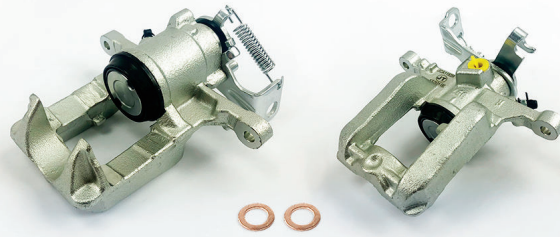

APPLICATIONS

Product Type	Handbrake Caliper	CIT145C JCP1083 JCP4250	CITROEN: Berlingo 05- PEUGEOT: Partner 08-, Partner Tepee 08-
Brake System	TRW		
Piston Diameter	38mm		
Leading/Trailing	Trailing		

AMK	APEC	BRAKE ENGINEERING	DRI	AMK	APEC	BRAKE ENGINEERING	DRI
TCA3771	LCA561	CA2976	4107820	TCA3772	RCA561	CA2976R	4207820
REMY	ROLLING COMPONENTS	SHAFTEC	TRW	REMY	ROLLING COMPONENTS	SHAFTEC	TRW
DC74180 RAB85291	VSBC381L	BC8134	BHN936 BHN936E	RAB85292 RAB85292	VSBC381R	BC8134R	BHN937 BHN937E
OEM	4402F5			OEM	4402F6		

JCA1182L

POS
R

JCA1182R

POS
R

INFORMATION

LINKED PARTS

APPLICATIONS

Product Type	Handbrake Caliper	VAU163 VAU165 JCP4263	CHEVROLET: Aveo 13- OPEL: Astra 09-, Astra GTC 11-, Cascada 13-19 VAUXHALL: Astra 09-15, Astra GTC 11-15, Cascada 13-, MOKKA/MOKKA X 12-
Brake System	ATE		
Piston Diameter	38mm		
Leading/Trailing	Trailing		