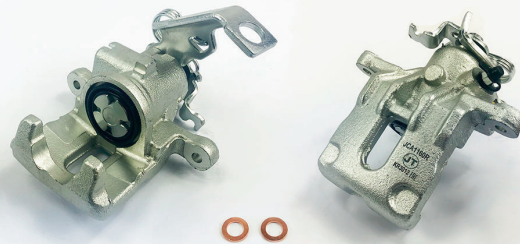

New to Range Calipers December 2020

www.juratek.com

JCA1153L

POS
F

INFORMATION		LINKED PARTS		APPLICATIONS
Product Type	Floating Caliper	VAG117 JCP1642	VOLKSWAGEN: Touareg 03-10, Transporter T5 03-15, Transporter T6 15-	
Brake System	ATE			
Piston Diameter	60mm			
Leading/Trailing	Leading			
AMK	APEC	BRAKE ENGINEERING	DRI	
TCA3423	LCA112	CA2665	3174600	
REMY	ROLLING COMPONENTS	SHAFTEC	TRW	
DC83326, RAB94437	VSBC347L	BC2652	BHS1144E	
OEM	7H0615123A, 7L6615123F			

JCA1160R

POS
R

INFORMATION		LINKED PARTS		APPLICATIONS
Product Type	Handbrake Caliper	HON136 JCP1862	HONDA: Civic 05-	
Brake System	TRW			
Piston Diameter	34mm			
Leading/Trailing	Trailing			
AMK	APEC	BRAKE ENGINEERING	DRI	
TCA3698	RCA374	CA2767R	4290310	
REMY	ROLLING COMPONENTS	SHAFTEC	TRW	
DC75053	VSBC357R	BC2299R	BHQ907E	
OEM	43012SMGE01, 43012SMGE02, 43018SMGE01			

JCA1173L

POS
R

JCA1173R

POS
R

INFORMATION		LINKED PARTS				APPLICATIONS			
Product Type	Floating Caliper	CIT107 CIT113 JCP023 JCP8150	CITROEN: Relay/Jumper 06- FIAT: Ducato 06- PEUGEOT Boxer 06-						
Brake System	Bosch								
Piston Diameter	48mm								
Leading/Trailing	Leading								
AMK	APEC	BRAKE ENGINEERING	DRI	AMK	APEC	BRAKE ENGINEERING	DRI		
TCA4187	LCA427	CA2804	4198110	TCA4188	RCA427	CA2804R	4298110		
REMY	ROLLING COMPONENTS	SHAFTEC	TRW	REMY	ROLLING COMPONENTS	SHAFTEC	TRW		
DC73918 RAB84029	VSBC252L	BC2405	BHV648E	DC73919 RAB84020	VSBC252R	BC2405R	BHV649E		
OEM	1612437280, 4401K4, 71769995, 71769997, 71793180, 71793181, 71793182, 735353854, 735353870, 77364132				OEM	1612437380, 4401K5, 71769996, 71769998, 71793183, 71793184, 71793185, 735353855, 735353871, 77364133			