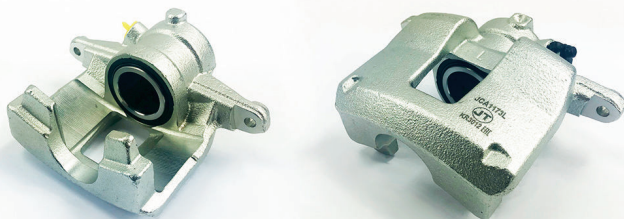

New to Range Calipers December 2020

www.juratek.com

JCA1153L

POS
F

INFORMATION		LINKED PARTS		APPLICATIONS
Product Type	Floating Caliper	VAG117 JCP1642	VOLKSWAGEN: Touareg 03-10, Transporter T5 03-15, Transporter T6 15-	
Brake System	ATE			
Piston Diameter	60mm			
Leading/Trailing	Leading			
AMK	APEC	BRAKE ENGINEERING	DRI	
TCA3423	LCA112	CA2665	3174600	
REMY	ROLLING COMPONENTS	SHAFTEC	TRW	
DC83326, RAB94437	VSBC347L	BC2652	BHS1144E	
OEM	7H0615123A, 7L6615123F			

JCA1160R

POS
R

INFORMATION		LINKED PARTS		APPLICATIONS
Product Type	Handbrake Caliper	HON136 JCP1862	HONDA: Civic 05-	
Brake System	TRW			
Piston Diameter	34mm			
Leading/Trailing	Trailing			
AMK	APEC	BRAKE ENGINEERING	DRI	
TCA3698	RCA374	CA2767R	4290310	
REMY	ROLLING COMPONENTS	SHAFTEC	TRW	
DC75053	VSBC357R	BC2299R	BHQ907E	
OEM	43012SMGE01, 43012SMGE02, 43018SMGE01			

JCA1173L

POS
R

JCA1173R

POS
R

INFORMATION		LINKED PARTS				APPLICATIONS			
Product Type	Floating Caliper	CIT107 CIT113 JCP023 JCP8150	CITROEN: Relay/Jumper 06- FIAT: Ducato 06- PEUGEOT Boxer 06-						
Brake System	Bosch								
Piston Diameter	48mm								
Leading/Trailing	Leading								
AMK	APEC	BRAKE ENGINEERING	DRI	AMK	APEC	BRAKE ENGINEERING	DRI		
TCA4187	LCA427	CA2804	4198110	TCA4188	RCA427	CA2804R	4298110		
REMY	ROLLING COMPONENTS	SHAFTEC	TRW	REMY	ROLLING COMPONENTS	SHAFTEC	TRW		
DC73918 RAB84029	VSBC252L	BC2405	BHV648E	DC73919 RAB84020	VSBC252R	BC2405R	BHV649E		
OEM	1612437280, 4401K4, 71769995, 71769997, 71793180, 71793181, 71793182, 735353854, 735353870, 77364132				OEM	1612437380, 4401K5, 71769996, 71769998, 71793183, 71793184, 71793185, 735353855, 735353871, 77364133			