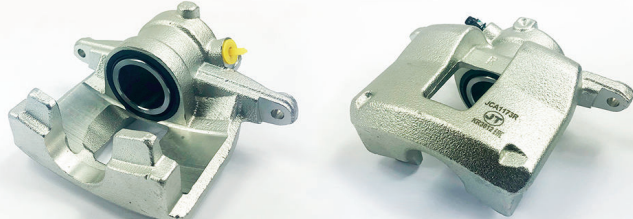

New to Range Calipers December 2020

www.juratek.com

JCA1153L

POS
F

INFORMATION		LINKED PARTS		APPLICATIONS
Product Type	Floating Caliper	VAG117 JCP1642	VOLKSWAGEN: Touareg 03-10, Transporter T5 03-15, Transporter T6 15-	
Brake System	ATE			
Piston Diameter	60mm			
Leading/Trailing	Leading			
AMK	APEC	BRAKE ENGINEERING	DRI	
TCA3423	LCA112	CA2665	3174600	
REMY	ROLLING COMPONENTS	SHAFTEC	TRW	
DC83326, RAB94437	VSBC347L	BC2652	BHS1144E	
OEM	7H0615123A, 7L6615123F			

JCA1160R

POS
R

INFORMATION		LINKED PARTS		APPLICATIONS
Product Type	Handbrake Caliper	HON136 JCP1862	HONDA: Civic 05-	
Brake System	TRW			
Piston Diameter	34mm			
Leading/Trailing	Trailing			
AMK	APEC	BRAKE ENGINEERING	DRI	
TCA3698	RCA374	CA2767R	4290310	
REMY	ROLLING COMPONENTS	SHAFTEC	TRW	
DC75053	VSBC357R	BC2299R	BHQ907E	
OEM	43012SMGE01, 43012SMGE02, 43018SMGE01			

JCA1173L

POS
R

JCA1173R

POS
R

INFORMATION		LINKED PARTS				APPLICATIONS			
Product Type	Floating Caliper	CIT107 CIT113 JCP023 JCP8150	CITROEN: Relay/Jumper 06- FIAT: Ducato 06- PEUGEOT Boxer 06-						
Brake System	Bosch								
Piston Diameter	48mm								
Leading/Trailing	Leading								
AMK	APEC	BRAKE ENGINEERING	DRI	AMK	APEC	BRAKE ENGINEERING	DRI		
TCA4187	LCA427	CA2804	4198110	TCA4188	RCA427	CA2804R	4298110		
REMY	ROLLING COMPONENTS	SHAFTEC	TRW	REMY	ROLLING COMPONENTS	SHAFTEC	TRW		
DC73918 RAB84029	VSBC252L	BC2405	BHV648E	DC73919 RAB84020	VSBC252R	BC2405R	BHV649E		
OEM	1612437280, 4401K4, 71769995, 71769997, 71793180, 71793181, 71793182, 735353854, 735353870, 77364132				OEM	1612437380, 4401K5, 71769996, 71769998, 71793183, 71793184, 71793185, 735353855, 735353871, 77364133			