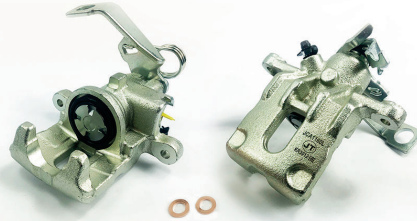

New to Range Calipers May 2021

JCA1160L

POS
R

| INFORMATION | | LINKED PARTS | | APPLICATIONS |
|------------------|--|-------------------|------------------|--------------|
| Product Type | Handbrake Caliper | HON136 JCP1862 | HONDA: Civic 05- | |
| Brake System | TRW | | | |
| Piston Diameter | 34mm | | | |
| Leading/Trailing | Trailing | | | |
| AMK | APEC | BRAKE ENGINEERING | DRI | |
| TCA3697 | LCA374 | CA2767 | 4190310 | |
| REMY | ROLLING COMPONENTS | | TRW | |
| DC75052 | VSBC357L | BC2299 | BHQ906E | |
| OEM | 43019SMGE01, 43019SMGE02, 43103SMGE01, 43103SMGE02 | | | |

JCA1163L

POS
R

JCA1163R

POS
R

| INFORMATION | | LINKED PARTS | | APPLICATIONS |
|------------------|----------------------------|------------------------------|-------------------|--------------|
| Product Type | Floating Caliper | VOL135 JCP1632 JBS1011 | VOLVO: XC90 02-14 | |
| Brake System | ATE | | | |
| Piston Diameter | 44mm | | | |
| Leading/Trailing | Leading | | | |
| AMK | APEC | BRAKE ENGINEERING | DRI | |
| TCA3553 | LCA393 | CA2940 | 4192010 | |
| REMY | ROLLING COMPONENTS | SHAFTEC | TRW | |
| DC73852 | VSBC375L | BC2632 | BHS1427E | |
| OEM | 30639523, 8602725, 8602854 | | | |

JCA1203L

POS
F

JCA1203R

POS
F

| INFORMATION | | LINKED PARTS | | APPLICATIONS |
|----------------------|---|----------------------------|---------------------|--------------|
| Product Type | Floating Caliper | FOR119 JCP112 JCW148 | FORD: Transit 06-14 | |
| Brake System | Bosch | | | |
| Piston Diameter | 48mm | | | |
| Leading/Trailing | Leading | | | |
| AMK | APEC | BRAKE ENGINEERING | DRI | |
| TCA3493 | LCA110 | CA3061 | 3195510 | |
| REMY | ROLLING COMPONENTS | SHAFTEC | TRW | |
| DC84252 RAB995077 | VSBC387L | BC2065 | BHV682E | |
| OEM | 1371372, 1433943, 1521150, 6C112B121AC, 6C112B121AD | | | |