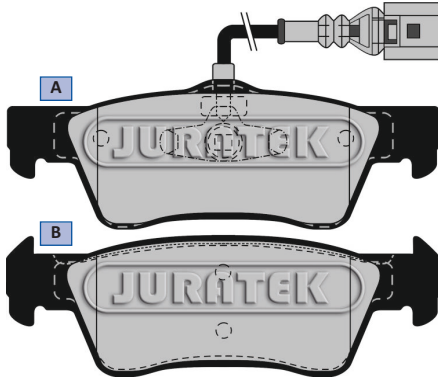

New to Range Brake Pads January 2023

JCP4056

A-Width	A-Height	A-Thickness
141	54	18.8
B-Width	B-Height	B-Thickness
141	51	18.8
Application	Pos	R

VOLKSWAGEN :
Touareg 02-10

JCP8588

Width	Height	Thickness
104	44	15.2
Application	Pos	R

MAZDA :
3 13-19
CX-3 18-

APEC	Blueprint	Borg & Beck	Comline	Delphi	Mintex	QH	TRW
PAD1484	ADV184246	BBP2011	ADB12244 CBP12244	LP2086	MDB2822	-	GDB1672
OEM	7L6698451						

APEC	Blueprint	Borg & Beck	Comline	Delphi	Mintex	QH	TRW
PAD2241	ADBP420042	BBP2830	ADB32442 CBP32442	LP3393	MDB4084	-	GDB2172
OEM	BAY02643ZA, BAY02643ZB, BAY02648ZA, D2Y12643Z, D2Y12643ZA						