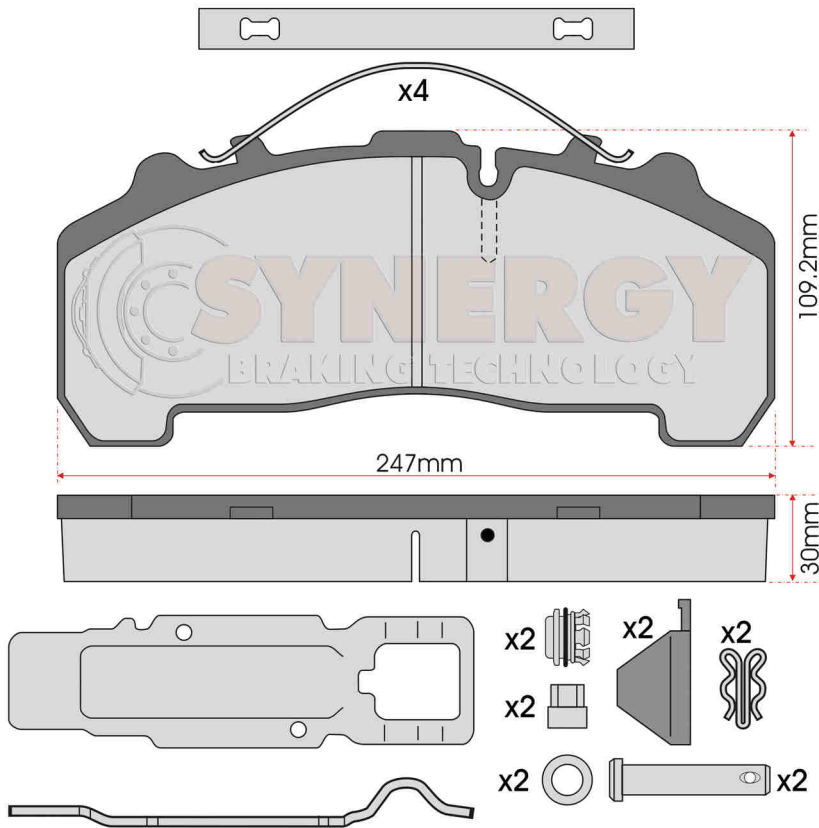

SYN3000K

Premium Material specifically suited to truck applications

Equivalent to:

- Bova:** 204552, 44202220
- BPW:** 0980106960, 0536270020
- DAF:** 1191281, 1439324, 1617343, 1797053, 1800830, 1878030, 1982826
- Dennis:** DEP103188
- Fruehauf:** 12999676
- Gigant:** 709317202, 70M100659
- Iveco:** 1906439, 2992348, 2992476, 2995637, 2995809, 2995819, 2995938, 2996515, 500054632, 500055566
- Knorr Bremse:** I138863, I1180220062, I138339, I139756F0062, K031590K50, K046771, K046771K50, K094436K50
- MAN:** 81508206030, 81508206033, 81508206055, 81508206056, 81508206061, 81508206065, 81508206068
- Mercedes:** A0004210510, A0004214310, A0024204920, A0034201020, A0034201620, A0034202020, A0034202220, A0034203520, A0044206020, A0064201020, A0064201120, A2420222010, A0034203520
- Meritor:** MDP3087K, MDP3167, MDP9000, MDP9001, MDP9004, MDP9005, MDP9008, MDP988
- Neoplan:** 82134000, 82135100
- SAF:** 3057007700, 5317002300, 5317002400
- Scania:** 1390428, 1734529, 1856108, 1890861, 1914100, 2325212
- Setra:** 8285000571, 8285515573, 9291037
- SMB:** 9317202, M100659

To Fit all applications with Knorr Bremse SB7000 and SN7000 calipers

- BPW:** SH series
- DAF:** LF55, LF series, CF65, CF75, CF85, CF series, XF95, XF series
- Dennis:** Elite 2, Olympus, Phoenix
- Foden:** Alpha series
- Iveco:** Eurocargo, Euromover, Eurostar, Eurotech, Eurotrakker, Strator, Supercargo, Trakker
- MAN:** L2000, TGA series, TGM series, TGS series, TGX series
- Mercedes:** Actros, Atego, Axor, Econic, Powerliner
- SAF:** S112 axle, SK RB axles, SK RS axles, SK RZ axles, Z112 axles
- Scania:** 4 series, G series, P series, R series, T series