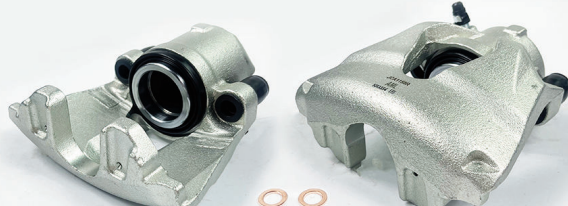

JCA1155R

POS
F

INFORMATION

LINKED PARTS

APPLICATIONS

Product Type	Floating Caliper	VAG104 VAG141 JCP1463	AUDI: A3 96-03, TT 98-06, TT Roadster 99-06 SEAT: Ibiza 04-08, Leon 99-06, Toledo 98-06 SKODA: Octavia 96-13 VOLKSWAGEN: Beetle 99-10, Bora 98-14, Golf 91-09, Golf Van 96-06, Passat 91-97, Polo 05-, Polo Van 09-14, Polo Vivo 10-17, Vento 92-98				
Brake System	ATE						
Piston Diameter	54mm						
Leading/Trailing	Leading						

AMK	APEC	BRAKE ENGINEERING	DRI	AMK	APEC	BRAKE ENGINEERING	DRI
TCA2227	LCA344	CA1428	3154000	TCA2228	RCA344	CA1428R	3254000
REMY	ROLLING COMPONENTS	SHAFTEC	TRW	REMY	ROLLING COMPONENTS	SHAFTEC	TRW
DC82246	VSBC286L	BC9682	BHW275 BHW275E	DC82247	VSBC286R	BC9682R	BHW276 BHW276E
OEM	1J0615123B, 1J0615123C, 1J0615123D, 1U0615123, 3A0615123, 3A0615123A, 8L0615123, 8N0615123			OEM	1J0615124B, 1J0615124C, 1J0615124D, 1U0615124, 3A0615124, 3A0615124A, 8L0615124, 8N0615124