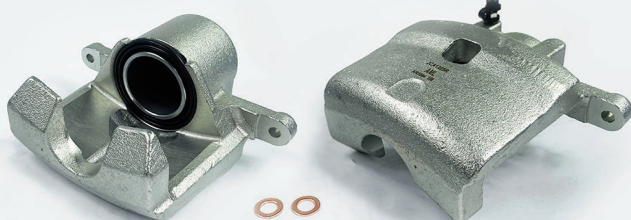

JCA1225R

POS
F

INFORMATION

LINKED PARTS

APPLICATIONS

Product Type	Floating Caliper	MAZ133 JCP4062	MAZDA: 6 07-13				
Brake System	Akebono						
Piston Diameter	57mm						
Leading/Trailing	Leading						

AMK	APEC	BRAKE ENGINEERING	DRI	AMK	APEC	BRAKE ENGINEERING	DRI
TCA4029	LCA554	CA2956	3194410	TCA4030	RCA554	CA2956R	3294410
REMY	ROLLING COMPONENTS	SHAFTEC	TRW	REMY	ROLLING COMPONENTS	SHAFTEC	TRW
DC84164	VSBC379L	BC8154	BHX547E	DC84165	VSBC379R	BC8154R	BHX548E
OEM	GS1D3371X, GSZD3399Z			OEM	GS1D3361X, GSZD3398Z		

www.juratek.com