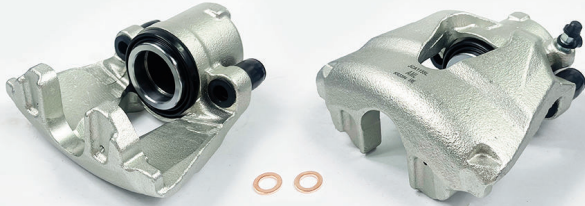

New to Range Calipers November 2022

JCA1155L

POS
F