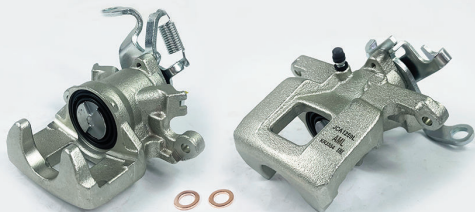

JCA1259L

POS
R