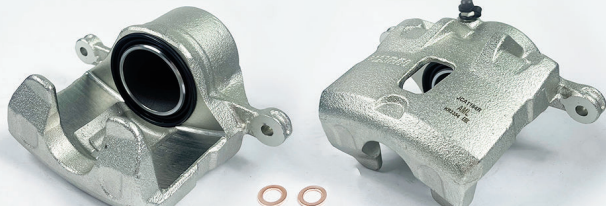

JCA1184R

POS
F

INFORMATION

LINKED PARTS

APPLICATIONS

Product Type	Floating Caliper	HYU114 HYU134 JCP1733	HYUNDAI: Tucson 04- KIA: Sportage 04-				
Brake System	Mando						
Piston Diameter	60mm						
Leading/Trailing	Leading						

AMK	APEC	BRAKE ENGINEERING	DRI	AMK	APEC	BRAKE ENGINEERING	DRI
TCA3647	LCA642 LCA642N	CA2970	3160510	TCA3648	RCA642 RCA642N	CA2970R	3260510
REMY	ROLLING COMPONENTS	SHAFTEC	TRW	REMY	ROLLING COMPONENTS	SHAFTEC	TRW
DC83712	VSBC236L	BC2020	BHS1381E	DC83713	VSBC236R	BC2020R	BHS1382E
OEM	581101F000, 581102E000, 581102E500, 581802EA00, 581802EA10			OEM	581301F000, 581302E000, 581302E500, 581902EA00, 581902EA10