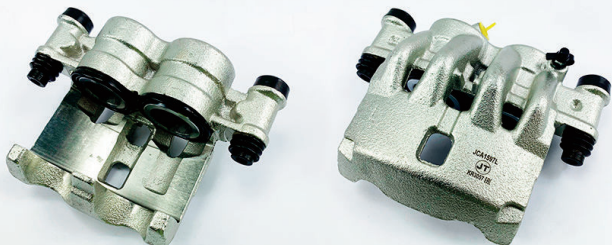

JCA1597R

POS
F

INFORMATION

LINKED PARTS

APPLICATIONS

Product Type	Floating Caliper	CIT104 CIT112 CIT116 JCP021	CITROËN: Relay/Jumper 06- FIAT: Ducato 06- PEUGEOT: Boxer 06-
Brake System	Brembo		
Piston Diameter	46/52mm		
Leading/Trailing	Leading		

AMK	APEC	BRAKE ENGINEERING	DRI	AMK	APEC	BRAKE ENGINEERING	DRI
-	LCA589	CA2941	3196110	-	RCA589	CA2941R	3296110
REMY	ROLLING COMPONENTS	SHAFTEC	TRW	REMY	ROLLING COMPONENTS	SHAFTEC	TRW
DC83914	-	BC2403	BHS1307E	DC83915	-	BC2403R	BHS1308E
OEM	4401J8, 71769991, 71793162, 71793163, 71793164, 735353856, 77364048			OEM	1607876380, 4401J9, 51885309, 71793165, 71793166, 71793167, 77364049