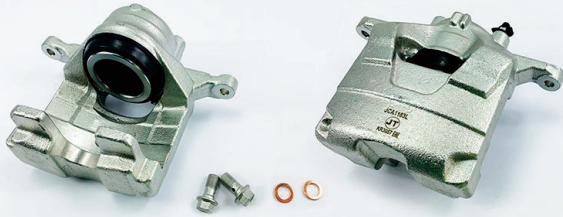

New to Range Calipers March 2021

www.juratek.com

JCA1183L

POS
F

JCA1183R

POS
F

INFORMATION

LINKED PARTS

APPLICATIONS

Product Type	Floating Caliper	VAU164 VAU166 JCP4264	CHEVROLET: Cruze 09-, Orlando 11-, Trax 12-, Volt 11- OPEL: Ampera 11-15, Astra 09-, Astra GTC 11-, Mokka/Mokka X 12-, Zafira 11- VAUXHALL: Ampera 12-, Astra 09-15, Astra GTC 11-15, Mokka/Mokka X 12-, Zafira 11-18
Brake System	Delco		
Piston Diameter	60mm		
Leading/Trailing	Leading		

AMK	APEC	BRAKE ENGINEERING	DRI	AMK	APEC	BRAKE ENGINEERING	DRI
TCA4157	LCA646	CA3086	3101220	TCA4158	RCA646	CA3086R	3201220
REMY	ROLLING COMPONENTS	SHAFTEC	TRW	REMY	ROLLING COMPONENTS	SHAFTEC	TRW
DC84542	VSBC393L	BC10336	BHS1475E	DC84543	VSBC393R	BC20336	BHS1476E
OEM	13301226, 542113, 95522602			OEM	13301227, 542114, 95522604		

JCA1326L

POS
R