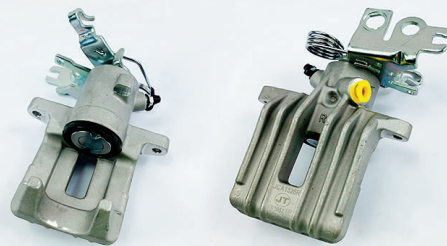

JCA1326R

POS
R

INFORMATION

LINKED PARTS

APPLICATIONS

Product Type	Handbrake Caliper	VAG136 JCP1645	VOLKSWAGEN: Caddy 04-15
Brake System	TRW		
Piston Diameter	38mm		
Leading/Trailing	Leading		

AMK	APEC	BRAKE ENGINEERING	DRI	AMK	APEC	BRAKE ENGINEERING	DRI
TCA4075	LCA591	CA3211	4191410	TCA4076	RCA591	CA3211R	4291410
REMY	ROLLING COMPONENTS	SHAFTEC	TRW	REMY	ROLLING COMPONENTS	SHAFTEC	TRW
DC70952	VSBC331L	BC10019	BHN953 BHN953E	DC70953	VSBC331R	BC20019	BHN954 BHN954E
OEM	2K0615423C			OEM	2K0615424C		

JCA1597L

POS
F