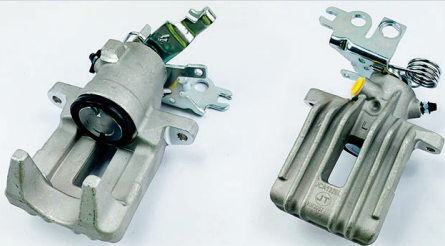

JCA1326R

POS
R

INFORMATION

LINKED PARTS

APPLICATIONS

Product Type	Handbrake Caliper	VAG136 JCP1645	VOLKSWAGEN: Caddy 04-15
Brake System	TRW		
Piston Diameter	38mm		
Leading/Trailing	Leading		

AMK	APEC	BRAKE ENGINEERING	DRI	AMK	APEC	BRAKE ENGINEERING	DRI
TCA4075	LCA591	CA3211	4191410	TCA4076	RCA591	CA3211R	4291410
REMY	ROLLING COMPONENTS	SHAFTEC	TRW	REMY	ROLLING COMPONENTS	SHAFTEC	TRW
DC70952	VSBC331L	BC10019	BHN953 BHN953E	DC70953	VSBC331R	BC20019	BHN954 BHN954E
OEM	2K0615423C			OEM	2K0615424C		

JCA1597L

POS
F