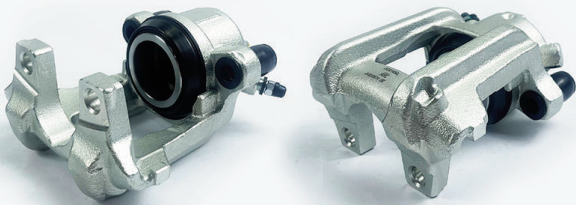

New to Range Calipers August 2023

JCA1404L

POS
F

JCA1404R

POS
F

INFORMATION

LINKED PARTS

APPLICATIONS

Product Type	Floating Caliper	BMW316 JCP8012 JCW309	BMW: 1 Series 11-, 2 Series 14-21
Brake System	Bosch		
Piston Diameter	54mm		
Leading/Trailing	Trailing		
AMK	APEC	BRAKE ENGINEERING	DRI
-	LCA898	CA3300	3151620
REMY	ROLLING COMPONENTS	SHAFTEC	TRW
DC89444	VSBC411L	BC10041 SBC1083L	BHQ340E
OEM	34 11 6 850 643		

JCA1579L

POS
F