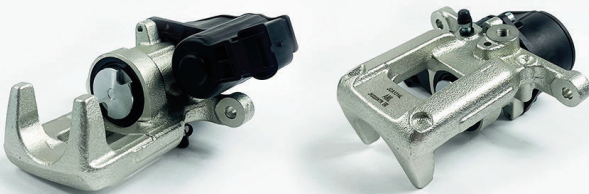

JCA1314R

POS
R

INFORMATION

LINKED PARTS

APPLICATIONS

Product Type	Floating Caliper
Brake System	Bosch
Piston Diameter	38mm
Leading/Trailing	Trailing

CIT154
JCP8064

CITROËN: Berlingo 12-, Berlingo Multispace 12-14, C4 20-,
C4 Grand Picasso 13-, C4 Picasso 13-, C4 Spacetourer 18-,
Grand C4 Spacetourer 18-
DS: DS 4 21-
OPEL: Astra 21-, Combo 18-, Corsa 19-, Grandland 17-,
Mokka 20-
PEUGEOT: 308 13-, 308 SW 14-, 508 18-, 508 SW 18-,
2008 19-, 3008 16-, Partner 18-, Rifter 18-
VAUXHALL: Astra 21-, Combo 18-, Corsa 19-, Grandland 17-,
Mokka 20-

AMK	APEC	BRAKE ENGINEERING	DRI	AMK	APEC	BRAKE ENGINEERING	DRI
TCA6483	LCA1464 LCA881 LCA881N	CA3282	4109830 4155520	TCA6484	RCA1464 RCA881 RCA881N	CA3282R	4209830 4255520
REMY	ROLLING COMPONENTS	SHAFTEC	TRW	REMY	ROLLING COMPONENTS	SHAFTEC	TRW
-	VSEP510L	BC11469 BC11817	BHN1205E	-	VSEP510R	BC21469 BC21817	BHN1206E
OEM	1608998880, 1651758180, 95525379, 95526189			OEM	1608998980, 1651758280, 95525380, 95526188		

www.juratek.com