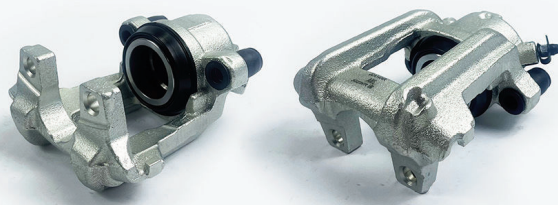

New to Range Calipers August 2023

JCA1404L

POS
F

JCA1404R

POS
F

INFORMATION

LINKED PARTS

APPLICATIONS

Product Type	Floating Caliper	BMW316 JCP8012 JCW309	BMW: 1 Series 11-, 2 Series 14-21
Brake System	Bosch		
Piston Diameter	54mm		
Leading/Trailing	Trailing		
AMK	APEC	BRAKE ENGINEERING	DRI
-	LCA898	CA3300	3151620
REMY	ROLLING COMPONENTS	SHAFTEC	TRW
DC89444	VSBC411L	BC10041 SBC1083L	BHQ340E
OEM	34 11 6 850 643		

JCA1579L

POS
F