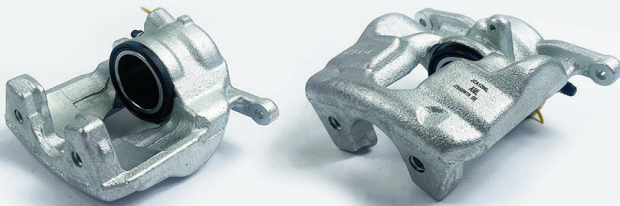

JCA1296R

POS
F

INFORMATION

LINKED PARTS

APPLICATIONS

Product Type	Floating Caliper
Brake System	TRW
Piston Diameter	60mm
Leading/Trailing	Leading

MER331
JCP8131
JCW183

MERCEDES-BENZ: A-Class 12-18,
B-Class 11-18, CLA 13-19, GLA 13-

AMK	APEC	BRAKE ENGINEERING	DRI	AMK	APEC	BRAKE ENGINEERING	DRI
-	LCA893	CA3121	3146320	-	RCA893	CA3121R	3246320
REMY	ROLLING COMPONENTS	SHAFTEC	TRW	REMY	ROLLING COMPONENTS	SHAFTEC	TRW
DC84654	VSBC420L	BC11495	BHS1313E	DC84655	VSBC420R	BC21495	BHS1314E
OEM	0004203981, 0004216181, 4203981, 4216181, 4217381			OEM	0004214081, 0004216281, 0004217481, 4214081, 4216281, 4217481		

JCA1314L

POS
R