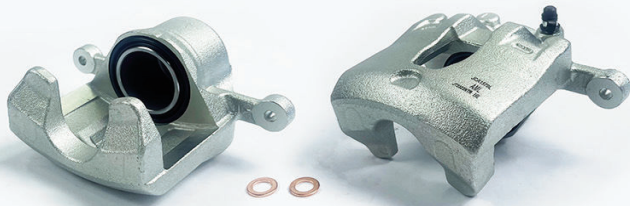

JCA1579R

POS
F

INFORMATION

LINKED PARTS

APPLICATIONS

Product Type	Floating Caliper	KIA139 JCP8171	HYUNDAI: Accent 10-, i20 14-, i20 Active 15- KIA: Rio 11-
Brake System	MANDO		
Piston Diameter	54mm		
Leading/Trailing	Leading		
AMK	APEC	BRAKE ENGINEERING	DRI
-	LCA785	CA3320	3148220
REMY	ROLLING COMPONENTS	SHAFTEC	TRW
DC86090	VSBC442L	BC10036	BHW1049E
OEM	581101R050, 581101W050, 581101W350, 581104L000, 58110C8000, 58110C8100, 58110C8500, 58110C8600, 581801RA00, 581801WA05, 58180C8A00, 58180C8A50		

JCA1626L

POS
R