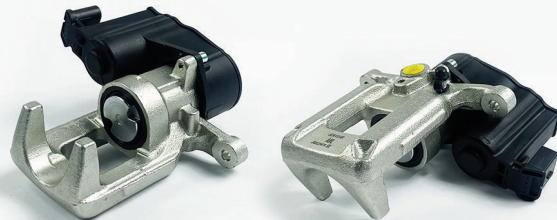

JCA1314R

POS
R

INFORMATION

LINKED PARTS

APPLICATIONS

Product Type	Floating Caliper
Brake System	Bosch
Piston Diameter	38mm
Leading/Trailing	Trailing

CIT154
JCP8064

CITROËN: Berlingo 12-, Berlingo Multispace 12-14, C4 20-,
C4 Grand Picasso 13-, C4 Picasso 13-, C4 Spacetourer 18-,
Grand C4 Spacetourer 18-
DS: DS 4 21-
OPEL: Astra 21-, Combo 18-, Corsa 19-, Grandland 17-,
Mokka 20-
PEUGEOT: 308 13-, 308 SW 14-, 508 18-, 508 SW 18-,
2008 19-, 3008 16-, Partner 18-, Rifter 18-
VAUXHALL: Astra 21-, Combo 18-, Corsa 19-, Grandland 17-,
Mokka 20-

AMK	APEC	BRAKE ENGINEERING	DRI	AMK	APEC	BRAKE ENGINEERING	DRI
TCA6483	LCA1464 LCA881 LCA881N	CA3282	4109830 4155520	TCA6484	RCA1464 RCA881 RCA881N	CA3282R	4209830 4255520
REMY	ROLLING COMPONENTS	SHAFTEC	TRW	REMY	ROLLING COMPONENTS	SHAFTEC	TRW
-	VSEP510L	BC11469 BC11817	BHN1205E	-	VSEP510R	BC21469 BC21817	BHN1206E
OEM	1608998880, 1651758180, 95525379, 95526189			OEM	1608998980, 1651758280, 95525380, 95526188		

www.juratek.com