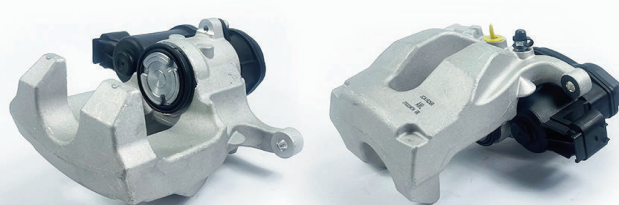

JCA1626R

POS
R

INFORMATION

LINKED PARTS

APPLICATIONS

Product Type	Floating Caliper	LAN140 JCP8295	LAND ROVER: Range Rover 12-, Range Rover Sport 13-
Brake System	TRW		
Piston Diameter	43mm		
Leading/Trailing	Trailing		
AMK	APEC	BRAKE ENGINEERING	DRI
-	LCA923	-	4146720
REMY	ROLLING COMPONENTS	SHAFTEC	TRW
DC74756E	VSEP506L	BC11487	BHT349E
OEM	LR036568, LR050776		

www.juratek.com