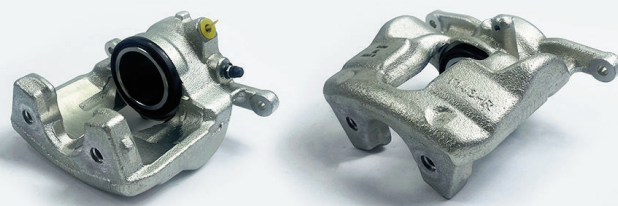

JCA1296R

POS
F

INFORMATION

LINKED PARTS

APPLICATIONS

Product Type	Floating Caliper
Brake System	TRW
Piston Diameter	60mm
Leading/Trailing	Leading

MER331
JCP8131
JCW183

MERCEDES-BENZ: A-Class 12-18,
B-Class 11-18, CLA 13-19, GLA 13-

AMK	APEC	BRAKE ENGINEERING	DRI	AMK	APEC	BRAKE ENGINEERING	DRI
-	LCA893	CA3121	3146320	-	RCA893	CA3121R	3246320
REMY	ROLLING COMPONENTS	SHAFTEC	TRW	REMY	ROLLING COMPONENTS	SHAFTEC	TRW
DC84654	VSBC420L	BC11495	BHS1313E	DC84655	VSBC420R	BC21495	BHS1314E
OEM	0004203981, 0004216181, 4203981, 4216181, 4217381			OEM	0004214081, 0004216281, 0004217481, 4214081, 4216281, 4217481		

JCA1314L

POS
R