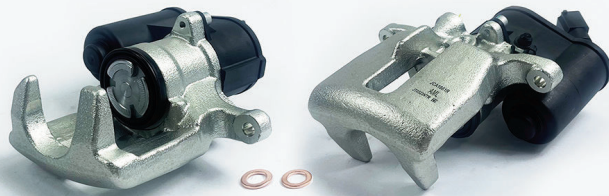

JCA1861R

POS
R

INFORMATION

LINKED PARTS

APPLICATIONS

Product Type	EPB Caliper	VAG150 JCP1636	AUDI: A6 04-11, A6 Allroad 06-11, A6 Avant 04-11				
Brake System	TRW						
Piston Diameter	41mm						
Leading/Trailing	Trailing						
AMK	APEC	BRAKE ENGINEERING	DRI	AMK	APEC	BRAKE ENGINEERING	DRI
-	LCA627 LCA627N	CA2884	-	-	RCA627 RCA627N	CA2884R	-
REMY	ROLLING COMPONENTS	SHAFTEC	TRW	REMY	ROLLING COMPONENTS	SHAFTEC	TRW
DC74272E	VSEP504L	-	BHS1098E	DC74273E	VSEP504R	-	BHS1099E
OEM	4F0615403C, 4F0615403F			OEM	4F0615404C, 4F0615404F		

www.juratek.com