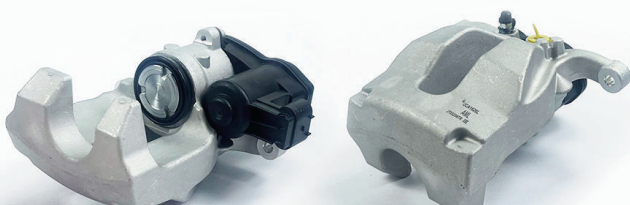

JCA1626R

POS
R

INFORMATION

LINKED PARTS

APPLICATIONS

Product Type	Floating Caliper	LAN140 JCP8295	LAND ROVER: Range Rover 12-, Range Rover Sport 13-
Brake System	TRW		
Piston Diameter	43mm		
Leading/Trailing	Trailing		
AMK	APEC	BRAKE ENGINEERING	DRI
-	LCA923	-	4146720
REMY	ROLLING COMPONENTS	SHAFTEC	TRW
DC74756E	VSEP506L	BC11487	BHT349E
OEM	LR036568, LR050776		

www.juratek.com