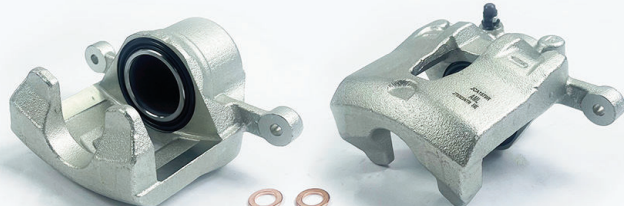

JCA1579R

POS
F

INFORMATION

LINKED PARTS

APPLICATIONS

Product Type	Floating Caliper	KIA139 JCP8171	HYUNDAI: Accent 10-, i20 14-, i20 Active 15- KIA: Rio 11-
Brake System	MANDO		
Piston Diameter	54mm		
Leading/Trailing	Leading		
AMK	APEC	BRAKE ENGINEERING	DRI
-	LCA785	CA3320	3148220
REMY	ROLLING COMPONENTS	SHAFTEC	TRW
DC86090	VSBC442L	BC10036	BHW1049E
OEM	581101R050, 581101W050, 581101W350, 581104L000, 58110C8000, 58110C8100, 58110C8500, 58110C8600, 581801RA00, 581801WA05, 58180C8A00, 58180C8A50		

JCA1626L

POS
R