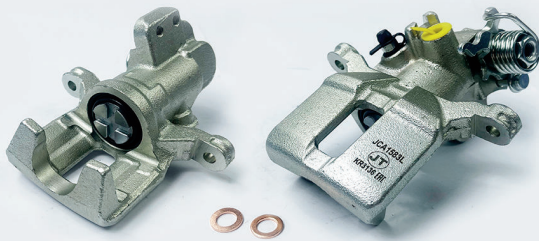

New to Range Calipers November 2021

JCA1400L

POS
F

JCA1400R

POS
F

INFORMATION

LINKED PARTS

APPLICATIONS

Product Type	Fixed Caliper	JCP1698	TOYOTA: Fortuner 04-15, Hilux 05-15
Brake System	Sumitomo		
Piston Diameter	45mm		
Leading/Trailing	Trailing		

AMK	APEC	BRAKE ENGINEERING	DRI	AMK	APEC	BRAKE ENGINEERING	DRI
-	LCA877	CA3209	3148020	-	RCA877	CA3209R	3248020
REMY	ROLLING COMPONENTS	SHAFTEC	TRW	REMY	ROLLING COMPONENTS	SHAFTEC	TRW
DC89490	VSBC720L	BC11464	BHS1512E	DC89491	VSBC720R	BC21464	BHS1513E
OEM	477500K080, 477500K081, 477500K140, 4775071010			OEM	477300K080, 477300K081, 477300K140, 4773071010		

JCA1583L

POS
R

JCA1583R

POS
R

INFORMATION

LINKED PARTS

APPLICATIONS

Product Type	Handbrake Caliper	HON152 JCP472	HONDA: Jazz 08-
Brake System	NISSIN		
Piston Diameter	30mm		
Leading/Trailing	Trailing		