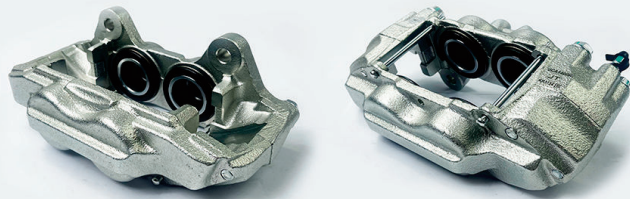

New to Range Calipers November 2021

JCA1400L

POS
F

JCA1400R

POS
F

INFORMATION

LINKED PARTS

APPLICATIONS

Product Type	Fixed Caliper	JCP1698	TOYOTA: Fortuner 04-15, Hilux 05-15
Brake System	Sumitomo		
Piston Diameter	45mm		
Leading/Trailing	Trailing		

AMK	APEC	BRAKE ENGINEERING	DRI	AMK	APEC	BRAKE ENGINEERING	DRI
-	LCA877	CA3209	3148020	-	RCA877	CA3209R	3248020
REMY	ROLLING COMPONENTS	SHAFTEC	TRW	REMY	ROLLING COMPONENTS	SHAFTEC	TRW
DC89490	VSBC720L	BC11464	BHS1512E	DC89491	VSBC720R	BC21464	BHS1513E
OEM	477500K080, 477500K081, 477500K140, 4775071010			OEM	477300K080, 477300K081, 477300K140, 4773071010		

JCA1583L

POS
R

JCA1583R

POS
R

INFORMATION

LINKED PARTS

APPLICATIONS

Product Type	Handbrake Caliper	HON152 JCP472	HONDA: Jazz 08-
Brake System	NISSIN		
Piston Diameter	30mm		
Leading/Trailing	Trailing		