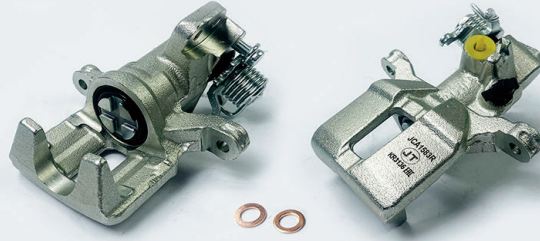

Product Type	Fixed Caliper	JCP1698	TOYOTA: Fortuner 04-15, Hilux 05-15
Brake System	Sumitomo		
Piston Diameter	45mm		
Leading/Trailing	Trailing		

AMK	APEC	BRAKE ENGINEERING	DRI	AMK	APEC	BRAKE ENGINEERING	DRI
-	LCA877	CA3209	3148020	-	RCA877	CA3209R	3248020
REMY	ROLLING COMPONENTS	SHAFTEC	TRW	REMY	ROLLING COMPONENTS	SHAFTEC	TRW
DC89490	VSBC720L	BC11464	BHS1512E	DC89491	VSBC720R	BC21464	BHS1513E
OEM	477500K080, 477500K081, 477500K140, 4775071010			OEM	477300K080, 477300K081, 477300K140, 4773071010		

JCA1583L

POS
R

JCA1583R

POS
R

INFORMATION

LINKED PARTS

APPLICATIONS

Product Type	Handbrake Caliper	HON152 JCP472	HONDA: Jazz 08-
Brake System	NISSIN		
Piston Diameter	30mm		
Leading/Trailing	Trailing		

AMK	APEC	BRAKE ENGINEERING	DRI	AMK	APEC	BRAKE ENGINEERING	DRI
-	LCA756	CA3308	4153620	-	RCA756	CA3308R	4253620
REMY	ROLLING COMPONENTS	SHAFTEC	TRW	REMY	ROLLING COMPONENTS	SHAFTEC	TRW
DC74884	VSBC673L	BC10065	BHN1223E	DC74885	VSBC673R	BC20065	BHN1224E
OEM	43019TARG01, 43019TF0000, 43019TF0010, 43019TF0020, 43019TG5H00, 43019TG5H01, 43019TG5H02			OEM	43018TARG01, 43018TF0000, 43018TF0010, 43018TF0020, 43018TG5H00, 43018TG5H01, 43018TG5H02		