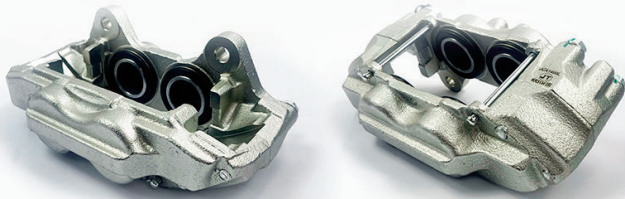

New to Range Calipers November 2021

JCA1400L

POS
F

JCA1400R

POS
F

INFORMATION

LINKED PARTS

APPLICATIONS

Product Type	Fixed Caliper	JCP1698	TOYOTA: Fortuner 04-15, Hilux 05-15
Brake System	Sumitomo		
Piston Diameter	45mm		
Leading/Trailing	Trailing		

AMK	APEC	BRAKE ENGINEERING	DRI	AMK	APEC	BRAKE ENGINEERING	DRI
-	LCA877	CA3209	3148020	-	RCA877	CA3209R	3248020
REMY	ROLLING COMPONENTS	SHAFTEC	TRW	REMY	ROLLING COMPONENTS	SHAFTEC	TRW
DC89490	VSBC720L	BC11464	BHS1512E	DC89491	VSBC720R	BC21464	BHS1513E
OEM	477500K080, 477500K081, 477500K140, 4775071010			OEM	477300K080, 477300K081, 477300K140, 4773071010		

JCA1583L

POS
R

JCA1583R

POS
R

INFORMATION

LINKED PARTS

APPLICATIONS

Product Type	Handbrake Caliper	HON152 JCP472	HONDA: Jazz 08-
Brake System	NISSIN		
Piston Diameter	30mm		
Leading/Trailing	Trailing		