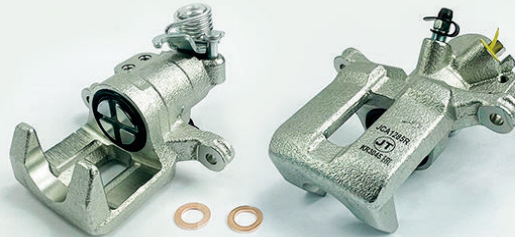

Product Type	EPB Caliper	VAG301 JCP4266	AUDI: A3 12-, Q2 16-, TT 14-, TT Roadster 14- SEAT: Ateca 16-, Leon 12-, Leon SC 13-, Leon ST 12- SKODA: Karoq 17- VW: Golf 12-, Golf Alltrack 14-, Golf Plus 09-13, Golf Sportsvan 14-, Golf Van 12-, Jetta 17-, T-Roc 17-, Touran 15-			
Brake System	ATE					
Piston Diameter	38mm					
Leading/Trailing	Leading					

AMK	APEC	BRAKE ENGINEERING	DRI	AMK	APEC	BRAKE ENGINEERING	DRI
TCA6291	LCA741	-	4154020	TCA6292	RCA741	-	4254020
REMY	ROLLING COMPONENTS	SHAFTEC	TRW	REMY	ROLLING COMPONENTS	SHAFTEC	TRW
DC76280E	VSEP507L	BC10039	-	DC76281E	VSEP507R	BC20039	-
OEM	5G0615423C, 5G0615423D, 5Q0615423D, 8V0615423, 8V0615423DX, 8V0615423D,			OEM	5G0615424C, 5G0615424D, 5Q0615424D, 8V0615424, 8V0615424D, 8V0615424DX		

JCA1285L

POS
R

JCA1285R

POS
R

INFORMATION

LINKED PARTS

APPLICATIONS

Product Type	Handbrake Caliper	FIA120 JCP1679	SUZUKI: Swift 06-, SX4 06-			
Brake System	Lucas					
Piston Diameter	34mm					
Leading/Trailing	Leading					

AMK	APEC	BRAKE ENGINEERING	DRI	AMK	APEC	BRAKE ENGINEERING	DRI
TCA4261	LCA660	CA2950	4137020	TCA4262	RCA660	CA2950R	4237020
REMY	ROLLING COMPONENTS	SHAFTEC	TRW	REMY	ROLLING COMPONENTS	SHAFTEC	TRW
DC74404 RAB85515	-	BC2310	BHZ931E	DC74405 RAB85516	-	BC2310R	BHZ932E
OEM	5540280J00, 5540280J00			OEM	5540180J00, 5540180J00999		