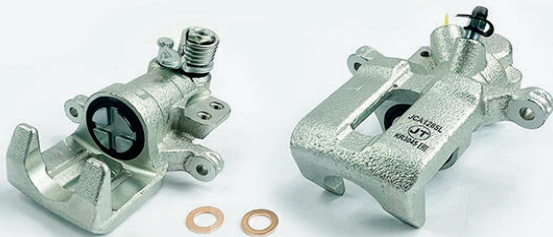

New to Range Calipers June 2021

JCA1129L

POS
R

JCA1129R

POS
R

INFORMATION

LINKED PARTS

APPLICATIONS

Product Type	EPB Caliper	VAG301 JCP4266	AUDI: A3 12-, Q2 16-, TT 14-, TT Roadster 14- SEAT: Ateca 16-, Leon 12-, Leon SC 13-, Leon ST 12- SKODA: Karoq 17- VW: Golf 12-, Golf Alltrack 14-, Golf Plus 09-13, Golf Sportsvan 14-, Golf Van 12-, Jetta 17-, T-Roc 17-, Touran 15-			
Brake System	ATE					
Piston Diameter	38mm					
Leading/Trailing	Leading					

AMK	APEC	BRAKE ENGINEERING	DRI	AMK	APEC	BRAKE ENGINEERING	DRI
TCA6291	LCA741	-	4154020	TCA6292	RCA741	-	4254020
REMY	ROLLING COMPONENTS	SHAFTEC	TRW	REMY	ROLLING COMPONENTS	SHAFTEC	TRW
DC76280E	VSEP507L	BC10039	-	DC76281E	VSEP507R	BC20039	-
OEM	5G0615423C, 5G0615423D, 5Q0615423D, 8V0615423, 8V0615423DX, 8V0615423D,			OEM	5G0615424C, 5G0615424D, 5Q0615424D, 8V0615424, 8V0615424D, 8V0615424DX		

JCA1285L

POS
R

JCA1285R

POS
R

INFORMATION

LINKED PARTS

APPLICATIONS

Product Type	Handbrake Caliper	FIA120 JCP1679	SUZUKI: Swift 06-, SX4 06-			
Brake System	Lucas					
Piston Diameter	34mm					
Leading/Trailing	Leading					