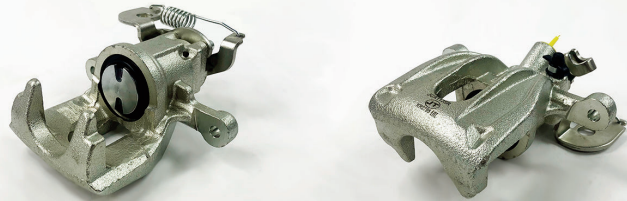

## JCA1135L

POS  
R

## JCA1135R

POS  
R

INFORMATION		LINKED PARTS				APPLICATIONS			
Product Type	Handbrake Caliper	JCP1885 FOR123				FORD: Mondeo 00-07			
Brake System	Bosch								
Piston Diameter	38mm								
Leading/Trailing	Trailing								
AMK	APEC	BRAKE ENGINEERING	DRI	AMK	APEC	BRAKE ENGINEERING	DRI		
TCA3287	LCA161	CA2449	4176100	TCA3288	RCA161	CA2449R	4276100		
REMY	ROLLING COMPONENTS	SHAFTEC	TRW	REMY	ROLLING COMPONENTS	SHAFTEC	TRW		
DC73472 RAB84583	VSBC198L	BC8661	BHN707E	DC73473 RAB84584	VSBC198R	BC8661R	BHN708E		
OEM	1356393, 1500121, 2041807, 4S712553BA, 4S712553BB			OEM	1356394, 1504905, 2041805, 4S712552BA, 4S712552BB				