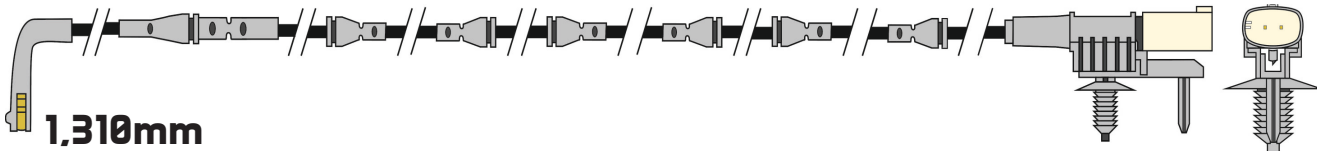

JCW350

Application		Pos	F	LAND ROVER: Defender 19-, Discovery 16-, Range Rover 12-, Range Rover Sport 13-
Apec	Mintex	OEM	LR098988	
WIR5357	MWI0645