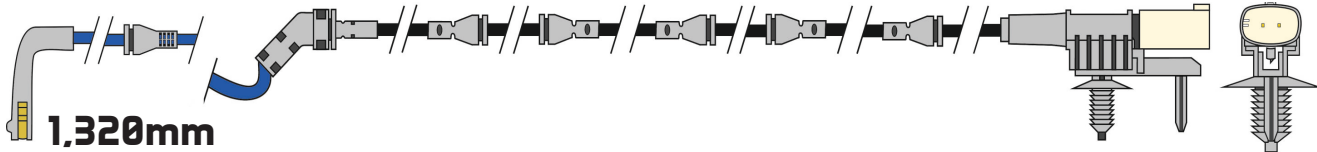

New to Range Wear Leads February 2023

JCW344

Application		Pos	R	BMW: 5 Series GT 09-17
Apec	Mintex	OEM	34356791961	
WIR5262	MWI0476			

JCW348

Application		Pos	F	LAND ROVER: Defender 19-, Discovery 16-, Range Rover 12-, Range Rover Sport 16-
Apec	Mintex	OEM	LR084048, LR122455	
WIR5354	MWI0639			