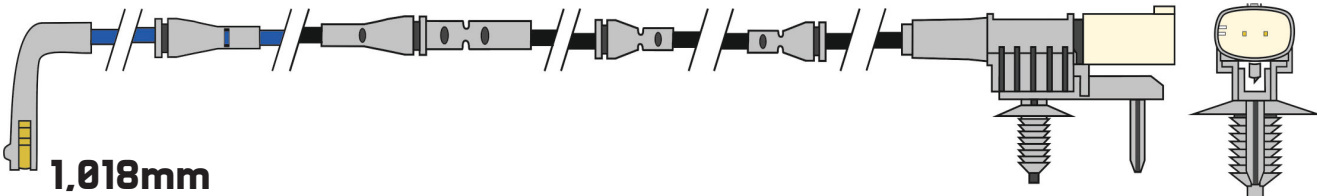

JCW361

Application		Pos	F	JAGUAR: XE 15-, XF 15-, XF Sportbrake 17-
Apec	Mintex	OEM	T2H23971, T2H8398, T2H8399	
WIR5336	MWI0633