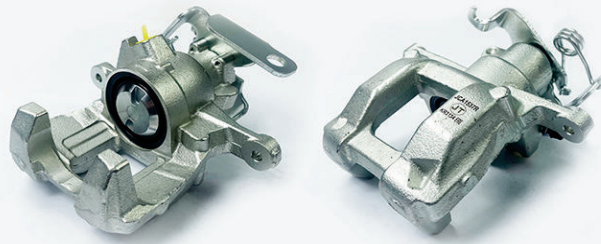

Product Type	Handbrake Caliper	CIT145C JCP8018	CITROËN: C4 09-, DS4 11-15 DS: DS4/DS4 Crossback 15-18 PEUGEOT: 308 09-, 308 CC 11-15, 3008 09-16, RCZ 10-15				
Brake System	TRW						
Piston Diameter	38mm						
Leading/Trailing	Trailing						

APEC	BRAKE ENGINEERING	COMLINE	DRI	APEC	BRAKE ENGINEERING	COMLINE	DRI
LCA693	CA3045	CBC385L	4124020	RCA693	CA3045R	CBC385R	4224020
REMY	ROLLING COMPONENTS	SHAFTEC	TRW	REMY	ROLLING COMPONENTS	SHAFTEC	TRW
DC74150	VSBC604L	BC7065	BHN979E	DC74151	VSBC604R	BC7065R	BHN980E
OEM	4401Q0			OEM	4401Q1		

JCA1537L

POS
R

JCA1537R

POS
R

INFORMATION

LINKED PARTS

APPLICATIONS

Product Type	Handbrake Caliper	FOR204 FOR187	JCP8040	JCW280 JCW292	FORD: Transit 13-		
Brake System	Bosch						
Piston Diameter	54mm						
Leading/Trailing	Trailing						