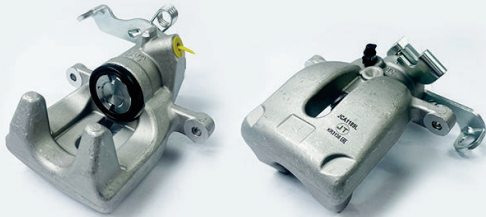

New to Range Calipers January 2022

JCA1189L

POS
R

JCA1189R

POS
R

INFORMATION

LINKED PARTS

APPLICATIONS

Product Type	Handbrake Caliper	CIT145C JCP8018	CITROËN: C4 09-, DS4 11-15 DS: DS4/DS4 Crossback 15-18 PEUGEOT: 308 09-, 308 CC 11-15, 3008 09-16, RCZ 10-15				
Brake System	TRW						
Piston Diameter	38mm						
Leading/Trailing	Trailing						

APEC	BRAKE ENGINEERING	COMLINE	DRI	APEC	BRAKE ENGINEERING	COMLINE	DRI
LCA693	CA3045	CBC385L	4124020	RCA693	CA3045R	CBC385R	4224020
REMY	ROLLING COMPONENTS	SHAFTEC	TRW	REMY	ROLLING COMPONENTS	SHAFTEC	TRW
DC74150	VSBC604L	BC7065	BHN979E	DC74151	VSBC604R	BC7065R	BHN980E
OEM	4401Q0			OEM	4401Q1		

JCA1537L

POS
R

JCA1537R

POS
R

INFORMATION

LINKED PARTS

APPLICATIONS

Product Type	Handbrake Caliper	FOR204 FOR187	JCP8040	JCW280 JCW292	FORD: Transit 13-		
Brake System	Bosch						
Piston Diameter	54mm						
Leading/Trailing	Trailing						