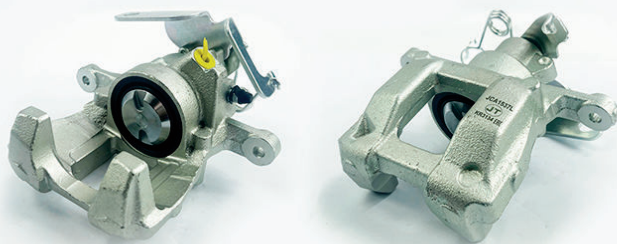

New to Range Calipers January 2022

JCA1189L

POS
R

JCA1189R

POS
R

INFORMATION

LINKED PARTS

APPLICATIONS

Product Type	Handbrake Caliper	CIT145C JCP8018	CITROËN: C4 09-, DS4 11-15 DS: DS4/DS4 Crossback 15-18 PEUGEOT: 308 09-, 308 CC 11-15, 3008 09-16, RCZ 10-15				
Brake System	TRW						
Piston Diameter	38mm						
Leading/Trailing	Trailing						

APEC	BRAKE ENGINEERING	COMLINE	DRI	APEC	BRAKE ENGINEERING	COMLINE	DRI
LCA693	CA3045	CBC385L	4124020	RCA693	CA3045R	CBC385R	4224020
REMY	ROLLING COMPONENTS	SHAFTEC	TRW	REMY	ROLLING COMPONENTS	SHAFTEC	TRW
DC74150	VSBC604L	BC7065	BHN979E	DC74151	VSBC604R	BC7065R	BHN980E
OEM	4401Q0			OEM	4401Q1		

JCA1537L

POS
R

JCA1537R

POS
R

INFORMATION

LINKED PARTS

APPLICATIONS

Product Type	Handbrake Caliper	FOR204 FOR187	JCP8040	JCW280 JCW292	FORD: Transit 13-		
Brake System	Bosch						
Piston Diameter	54mm						
Leading/Trailing	Trailing						