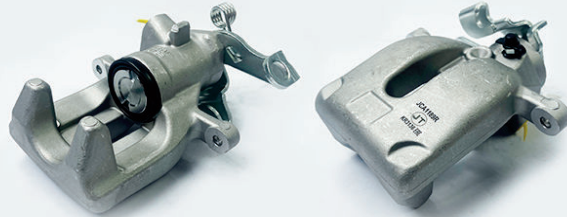

New to Range Calipers January 2022

JCA1189L

POS
R

JCA1189R

POS
R

INFORMATION

LINKED PARTS

APPLICATIONS

Product Type	Handbrake Caliper	CIT145C JCP8018	CITROËN: C4 09-, DS4 11-15 DS: DS4/DS4 Crossback 15-18 PEUGEOT: 308 09-, 308 CC 11-15, 3008 09-16, RCZ 10-15				
Brake System	TRW						
Piston Diameter	38mm						
Leading/Trailing	Trailing						

APEC	BRAKE ENGINEERING	COMLINE	DRI	APEC	BRAKE ENGINEERING	COMLINE	DRI
LCA693	CA3045	CBC385L	4124020	RCA693	CA3045R	CBC385R	4224020
REMY	ROLLING COMPONENTS	SHAFTEC	TRW	REMY	ROLLING COMPONENTS	SHAFTEC	TRW
DC74150	VSBC604L	BC7065	BHN979E	DC74151	VSBC604R	BC7065R	BHN980E
OEM	4401Q0			OEM	4401Q1		

JCA1537L

POS
R

JCA1537R

POS
R

INFORMATION

LINKED PARTS

APPLICATIONS

Product Type	Handbrake Caliper	FOR204 FOR187	JCP8040	JCW280 JCW292	FORD: Transit 13-		
Brake System	Bosch						
Piston Diameter	54mm						
Leading/Trailing	Trailing						