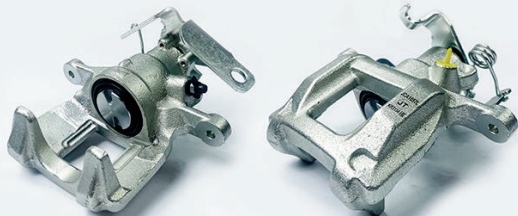

Product Type	Handbrake Caliper	CIT145C JCP8018	CITROËN: C4 09-, DS4 11-15 DS: DS4/DS4 Crossback 15-18 PEUGEOT: 308 09-, 308 CC 11-15, 3008 09-16, RCZ 10-15				
Brake System	TRW						
Piston Diameter	38mm						
Leading/Trailing	Trailing						

JCA1537L

POS
R

JCA1537R

POS
R

INFORMATION

LINKED PARTS

APPLICATIONS

Product Type	Handbrake Caliper	FOR204 FOR187	JCP8040	JCW280 JCW292	FORD: Transit 13-		
Brake System	Bosch						
Piston Diameter	54mm						
Leading/Trailing	Trailing						

APEC	BRAKE ENGINEERING	COMLINE	DRI	APEC	BRAKE ENGINEERING	COMLINE	DRI
LCA911	CA3355	CBC512L	4173320	RCA911	CA3355R	CBC512R	4273320
REMY	ROLLING COMPONENTS	SHAFTEC	TRW	REMY	ROLLING COMPONENTS	SHAFTEC	TRW
DC74924	VSBC719L	BC10051	-	DC74925	VSBC719R	BC20051	-
OEM	1818004, 2030268, 2351179, BK312553AA, BK312553AB, RMBK312553AB			OEM	1818003, 2207539, 2351181, BK312552AA, BK312552AB, RMBK312552AB		

JCA1657L

POS
R

JCA1657R

POS
R

INFORMATION

LINKED PARTS

APPLICATIONS

Product Type	Handbrake Caliper	FOR200 FOR173	JCP8040	JCW280	FORD: Tourneo Custom 12-, Transit 13-, Transit Custom 12-		
Brake System	Bosch						
Piston Diameter	48mm						
Leading/Trailing	Trailing						