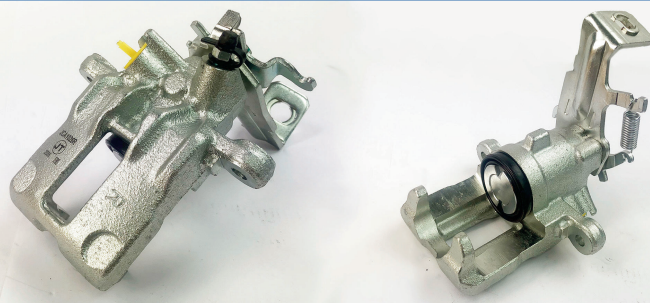

New to Range Calipers March 2019

www.juratek.com

JCA1026L

JCA1026R

INFORMATION				LINKED PARTS				APPLICATIONS			
Product Type	Handbrake Caliper			JCP707 JCP1104 NIS110 NIS123 NIS124				NISSAN: Almera 00-06 Almera Tino 00-06 Primera 96-02			
Brake System	TRW										
Piston Diameter	38mm										
Leading/Trailing	Trailing										
AMK	APEC	BRAKE ENGINEERING	DRI	AMK	APEC	BRAKE ENGINEERING	DRI				
TCA2981	LCA253	CA2130	8	TCA2982	RCA253	CA2130R	4269900				
REMY	ROLLING COMPONENTS	SHAFTEC	TRW	REMY	ROLLING COMPONENTS	SHAFTEC	TRW				
DC73316	VSBC216L	BC8772	BHN812E	DC73317	VSBC216R	BC8772R	BHN813E				
OEM	44011BM400, 44011BM40A, 44011BU000							OEM	44001BM400, 44001BM40A, 44001BU000		

JCA1032L

JCA1032R

INFORMATION				LINKED PARTS				APPLICATIONS			
Product Type	Handbrake Caliper			JCP1380 JCP1416 FOR123				FORD: Mondeo 00-07 JAGUAR: X-Type 01-09			
Brake System	Bosch										
Piston Diameter	38mm										
Leading/Trailing	Trailing										
AMK	APEC	BRAKE ENGINEERING	DRI	AMK	APEC	BRAKE ENGINEERING	DRI				
TCA2885	LCA183	CA2242	4175100	TCA2886	RCA183	CA2242R	4275100				
REMY	ROLLING COMPONENTS	SHAFTEC	TRW	REMY	ROLLING COMPONENTS	SHAFTEC	TRW				
DC72980	VSBC159L	BC8868	BHN375E	DC72981	VSBC159R	BC8868R	BHN376E				
RAB83091				RAB83092							
OEM	1133216, 1144078, 1478421, 1522077, 15712553BC, 15712553BE, 15712553BF, C2S18004, C2S43449, CS216489, RM1S7J2553BC							OEM	1133215, 1144077, 1478340, 15712552BC, 15712552BE, C2S16488, C2S18003, C2S43448, RM1S7J2552BC		