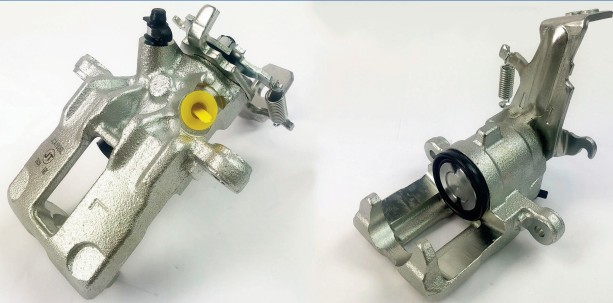

New to Range Calipers March 2019

www.juratek.com

JCA1026L

JCA1026R

INFORMATION				LINKED PARTS				APPLICATIONS			
Product Type	Handbrake Caliper			JCP707 JCP1104 NIS110 NIS123 NIS124				NISSAN: Almera 00-06 Almera Tino 00-06 Primera 96-02			
Brake System	TRW										
Piston Diameter	38mm										
Leading/Trailing	Trailing										
AMK	APEC	BRAKE ENGINEERING	DRI	AMK	APEC	BRAKE ENGINEERING	DRI				
TCA2981	LCA253	CA2130	8	TCA2982	RCA253	CA2130R	4269900				
REMY	ROLLING COMPONENTS	SHAFTEC	TRW	REMY	ROLLING COMPONENTS	SHAFTEC	TRW				
DC73316	VSBC216L	BC8772	BHN812E	DC73317	VSBC216R	BC8772R	BHN813E				
OEM	44011BM400, 44011BM40A, 44011BU000							OEM	44001BM400, 44001BM40A, 44001BU000		

JCA1032L

JCA1032R

INFORMATION				LINKED PARTS				APPLICATIONS			
Product Type	Handbrake Caliper			JCP1380 JCP1416 FOR123				FORD: Mondeo 00-07 JAGUAR: X-Type 01-09			
Brake System	Bosch										
Piston Diameter	38mm										
Leading/Trailing	Trailing										
AMK	APEC	BRAKE ENGINEERING	DRI	AMK	APEC	BRAKE ENGINEERING	DRI				
TCA2885	LCA183	CA2242	4175100	TCA2886	RCA183	CA2242R	4275100				
REMY	ROLLING COMPONENTS	SHAFTEC	TRW	REMY	ROLLING COMPONENTS	SHAFTEC	TRW				
DC72980	VSBC159L	BC8868	BHN375E	DC72981	VSBC159R	BC8868R	BHN376E				
RAB83091				RAB83092							
OEM	1133216, 1144078, 1478421, 1522077, 15712553BC, 15712553BE, 15712553BF, C2S18004, C2S43449, CS216489, RM1S7J2553BC							OEM	1133215, 1144077, 1478340, 15712552BC, 15712552BE, C2S16488, C2S18003, C2S43448, RM1S7J2552BC		