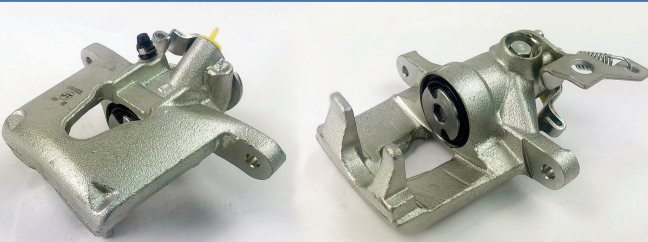

New to Range Calipers March 2019

www.juratek.com

JCA1026L

JCA1026R

INFORMATION				LINKED PARTS				APPLICATIONS			
Product Type	Handbrake Caliper			JCP707 JCP1104 NIS110 NIS123 NIS124				NISSAN: Almera 00-06 Almera Tino 00-06 Primera 96-02			
Brake System	TRW										
Piston Diameter	38mm										
Leading/Trailing	Trailing										
AMK	APEC	BRAKE ENGINEERING	DRI	AMK	APEC	BRAKE ENGINEERING	DRI				
TCA2981	LCA253	CA2130	8	TCA2982	RCA253	CA2130R	4269900				
REMY	ROLLING COMPONENTS	SHAFTEC	TRW	REMY	ROLLING COMPONENTS	SHAFTEC	TRW				
DC73316	VSBC216L	BC8772	BHN812E	DC73317	VSBC216R	BC8772R	BHN813E				
OEM	44011BM400, 44011BM40A, 44011BU000							OEM	44001BM400, 44001BM40A, 44001BU000		

JCA1032L

JCA1032R

INFORMATION				LINKED PARTS				APPLICATIONS			
Product Type	Handbrake Caliper			JCP1380 JCP1416 FOR123				FORD: Mondeo 00-07 JAGUAR: X-Type 01-09			
Brake System	Bosch										
Piston Diameter	38mm										
Leading/Trailing	Trailing										
AMK	APEC	BRAKE ENGINEERING	DRI	AMK	APEC	BRAKE ENGINEERING	DRI				
TCA2885	LCA183	CA2242	4175100	TCA2886	RCA183	CA2242R	4275100				
REMY	ROLLING COMPONENTS	SHAFTEC	TRW	REMY	ROLLING COMPONENTS	SHAFTEC	TRW				
DC72980	VSBC159L	BC8868	BHN375E	DC72981	VSBC159R	BC8868R	BHN376E				
RAB83091				RAB83092							
OEM	1133216, 1144078, 1478421, 1522077, 15712553BC, 15712553BE, 15712553BF, C2S18004, C2S43449, CS216489, RM1S7J2553BC							OEM	1133215, 1144077, 1478340, 15712552BC, 15712552BE, C2S16488, C2S18003, C2S43448, RM1S7J2552BC		