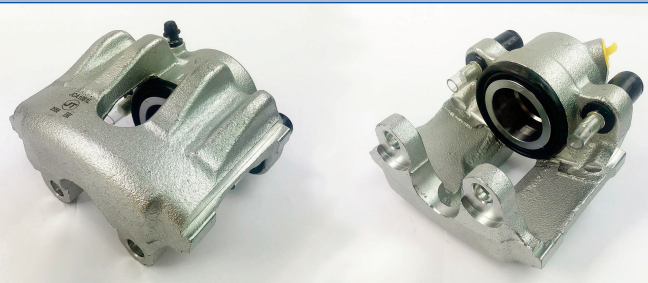

JCA1032L

JCA1032R

INFORMATION				LINKED PARTS				APPLICATIONS			
Product Type	Handbrake Caliper			JCP1380 JCP1416 FOR123				FORD: Mondeo 00-07 JAGUAR: X-Type 01-09			
Brake System	Bosch										
Piston Diameter	38mm										
Leading/Trailing	Trailing										
AMK	APEC	BRAKE ENGINEERING	DRI	AMK	APEC	BRAKE ENGINEERING	DRI				
TCA2885	LCA183	CA2242	4175100	TCA2886	RCA183	CA2242R	4275100				
REMY	ROLLING COMPONENTS	SHAFTEC	TRW	REMY	ROLLING COMPONENTS	SHAFTEC	TRW				
DC72980	VSBC159L	BC8868	BHN375E	DC72981	VSBC159R	BC8868R	BHN376E				
RAB83091				RAB83092							
OEM	1133216, 1144078, 1478421, 1522077, 15712553BC, 15712553BE, 15712553BF, C2S18004, C2S43449, CS216489, RM1S7J2553BC							OEM	1133215, 1144077, 1478340, 15712552BC, 15712552BE, C2S16488, C2S18003, C2S43448, RM1S7J2552BC		

JCA1081L

JCA1081R

INFORMATION				LINKED PARTS				APPLICATIONS			
Product Type	Floating Caliper			JCP725 JCP1300 BMW100 BMW102 BMW106				BMW: 3 Series 90-07 Z3 96-03 Z4 03-09			
Brake System	ATE										
Piston Diameter	54mm										
Leading/Trailing	Trailing										
AMK	APEC	BRAKE ENGINEERING	DRI	AMK	APEC	BRAKE ENGINEERING	DRI				
TCA2293	LCA167	CA859	3153500	TCA2294	RCA167	CA859R	3253500				
REMY	ROLLING COMPONENTS	SHAFTEC	TRW	REMY	ROLLING COMPONENTS	SHAFTEC	TRW				
DC80626	VSBC200L	BC251	BHW267	DC80627	VSBC200R	BC251R	BHW268				
RAB91737			BHW267E	RAB91738			BHW268E				
OEM	34111160351, 34111165029, 34116758113							OEM	34111160352, 34111165030, 34116758114		