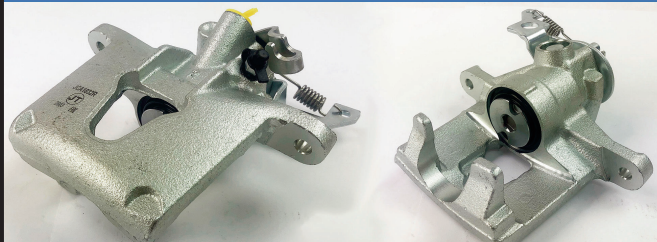

New to Range Calipers March 2019

www.juratek.com

JCA1026L

JCA1026R

INFORMATION				LINKED PARTS				APPLICATIONS			
Product Type	Handbrake Caliper			JCP707 JCP1104 NIS110 NIS123 NIS124				NISSAN: Almera 00-06 Almera Tino 00-06 Primera 96-02			
Brake System	TRW										
Piston Diameter	38mm										
Leading/Trailing	Trailing										
AMK	APEC	BRAKE ENGINEERING	DRI	AMK	APEC	BRAKE ENGINEERING	DRI				
TCA2981	LCA253	CA2130	8	TCA2982	RCA253	CA2130R	4269900				
REMY	ROLLING COMPONENTS	SHAFTEC	TRW	REMY	ROLLING COMPONENTS	SHAFTEC	TRW				
DC73316	VSBC216L	BC8772	BHN812E	DC73317	VSBC216R	BC8772R	BHN813E				
OEM	44011BM400, 44011BM40A, 44011BU000							OEM	44001BM400, 44001BM40A, 44001BU000		

JCA1032L

JCA1032R

INFORMATION				LINKED PARTS				APPLICATIONS			
Product Type	Handbrake Caliper			JCP1380 JCP1416 FOR123				FORD: Mondeo 00-07 JAGUAR: X-Type 01-09			
Brake System	Bosch										
Piston Diameter	38mm										
Leading/Trailing	Trailing										
AMK	APEC	BRAKE ENGINEERING	DRI	AMK	APEC	BRAKE ENGINEERING	DRI				
TCA2885	LCA183	CA2242	4175100	TCA2886	RCA183	CA2242R	4275100				
REMY	ROLLING COMPONENTS	SHAFTEC	TRW	REMY	ROLLING COMPONENTS	SHAFTEC	TRW				
DC72980	VSBC159L	BC8868	BHN375E	DC72981	VSBC159R	BC8868R	BHN376E				
RAB83091				RAB83092							
OEM	1133216, 1144078, 1478421, 1522077, 15712553BC, 15712553BE, 15712553BF, C2S18004, C2S43449, CS216489, RM1S7J2553BC							OEM	1133215, 1144077, 1478340, 15712552BC, 15712552BE, C2S16488, C2S18003, C2S43448, RM1S7J2552BC		